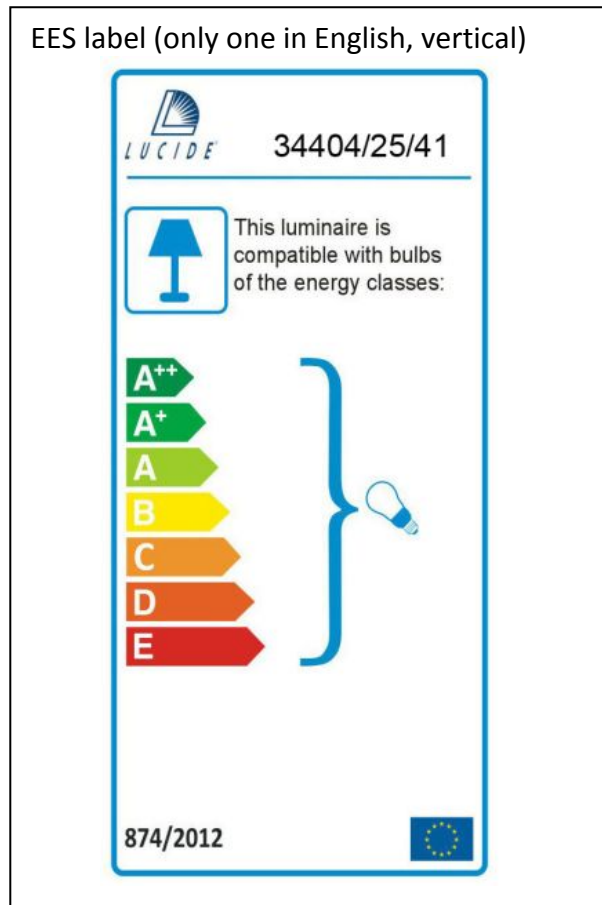

Line drawing of the item (with outline dimensions)

Item number: 34404/25/41

Installation drawing (the same as it in its instruction manual)

### Technical details

|   |   |
|---|---|
| materials used:                           | Concrete  |
| color:                                    | Concrete pendant  |
| dimnable and how is the fixture dimmable: |   |
| size:                                     | Height: 126cm<br>Length:<br>Width: 24cm<br>Net Weight: 2.90KG |
| power requirements:                       | 220V-240V~50Hz  |
| bulb type and maximum Wattage:            | E14 Max.40W   |
| number of bulbs:                          | 1XE14   |
| IP degree:                                | IP20  |