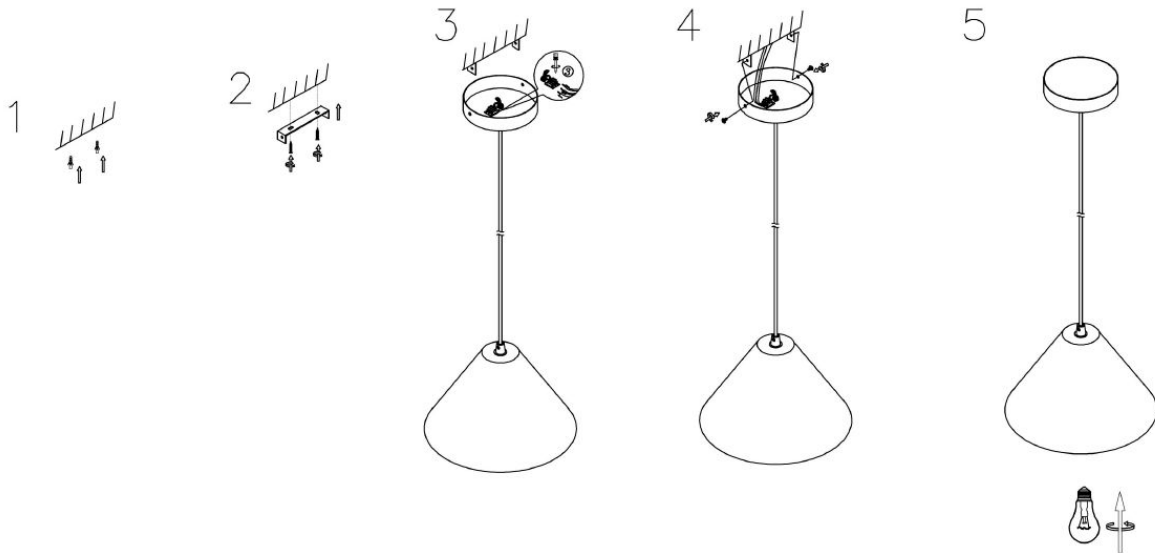

Line drawing of the item (with outline dimensions)

Item number: 34404/25/41

Installation drawing (the same as it in its instruction manual)

### Technical details

|   |   |
|---|---|
| materials used:                           | Concrete  |
| color:                                    | Concrete pendant  |
| dimnable and how is the fixture dimmable: |   |
| size:                                     | Height: 126cm<br>Length:<br>Width: 24cm<br>Net Weight: 2.90KG |
| power requirements:                       | 220V-240V~50Hz  |
| bulb type and maximum Wattage:            | E14 Max.40W   |
| number of bulbs:                          | 1XE14   |
| IP degree:                                | IP20  |