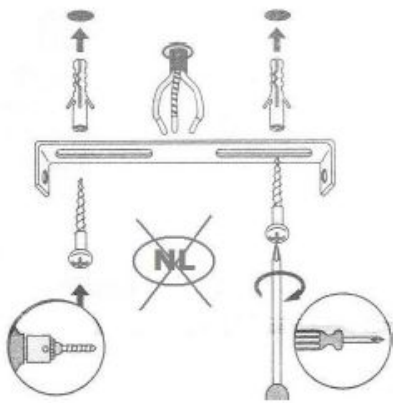

Line drawing of the item (with outline dimensions)

Item number: 34404/25/41

Installation drawing (the same as it in its instruction manual)

### Technical details

|   |   |
|---|---|
| materials used:                           | Concrete  |
| color:                                    | Concrete pendant  |
| dimnable and how is the fixture dimmable: |   |
| size:                                     | Height: 126cm<br>Length:<br>Width: 24cm<br>Net Weight: 2.90KG |
| power requirements:                       | 220V-240V~50Hz  |
| bulb type and maximum Wattage:            | E14 Max.40W   |
| number of bulbs:                          | 1XE14   |
| IP degree:                                | IP20  |