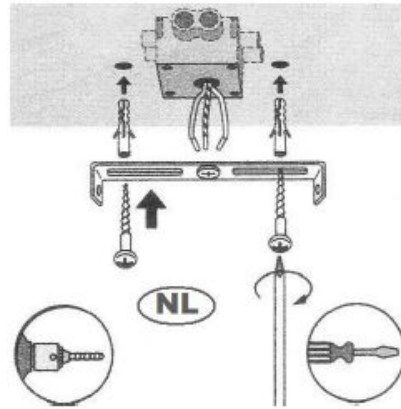

Line drawing of the item (with outline dimensions)

Item number: 34404/25/41

Installation drawing (the same as it in its instruction manual)

### Technical details

|   |   |
|---|---|
| materials used:                           | Concrete  |
| color:                                    | Concrete pendant  |
| dimnable and how is the fixture dimmable: |   |
| size:                                     | Height: 126cm<br>Length:<br>Width: 24cm<br>Net Weight: 2.90KG |
| power requirements:                       | 220V-240V~50Hz  |
| bulb type and maximum Wattage:            | E14 Max.40W   |
| number of bulbs:                          | 1XE14   |
| IP degree:                                | IP20  |