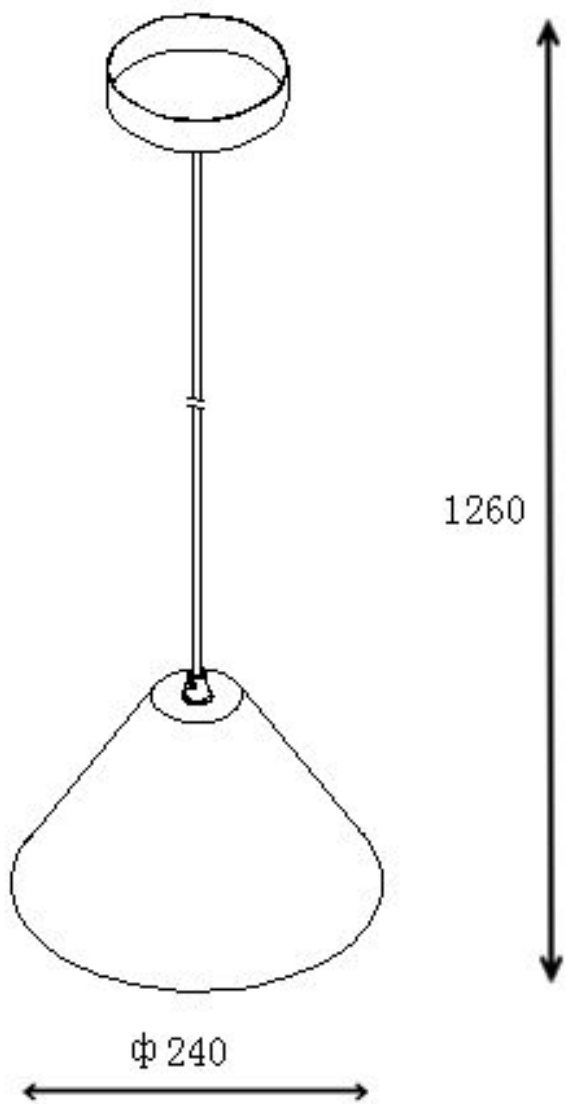

Line drawing of the item (with outline dimensions)

Item number: 34404/25/41

Installation drawing (the same as it in its instruction manual)

### Technical details

|   |   |
|---|---|
| materials used:                           | Concrete  |
| color:                                    | Concrete pendant  |
| dimnable and how is the fixture dimmable: |   |
| size:                                     | Height: 126cm<br>Length:<br>Width: 24cm<br>Net Weight: 2.90KG |
| power requirements:                       | 220V-240V~50Hz  |
| bulb type and maximum Wattage:            | E14 Max.40W   |
| number of bulbs:                          | 1XE14   |
| IP degree:                                | IP20  |