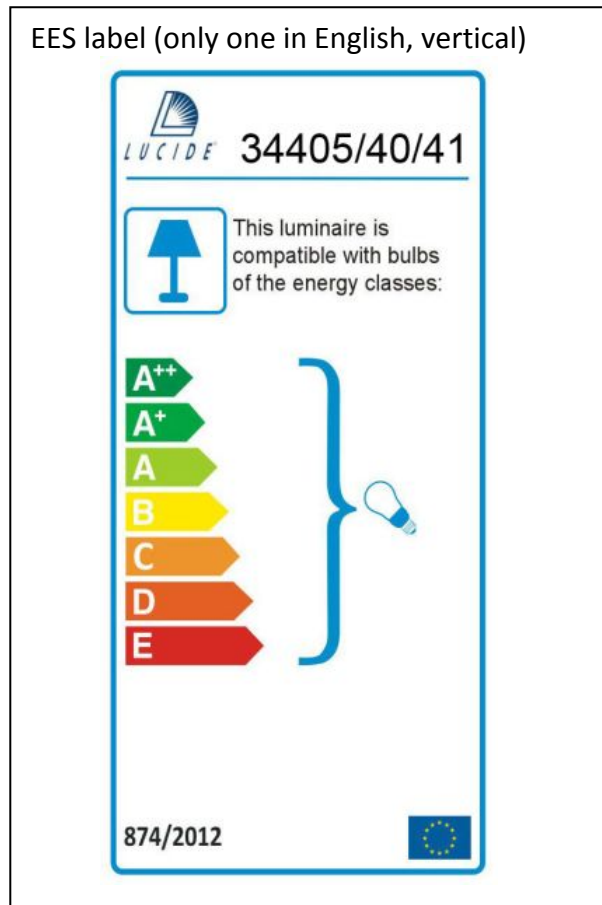

Line drawing of the item (with outline dimensions)

Item number: 34405/40/41

Technical details

materials used:	Concrete
color:	Concrete pendant
dimmable and how is the fixture dimmable:	
size:	Height: 126cm Length: Width: 40cm Net Weight: 2.90KG
power requirements:	220V-240V~50Hz
bulb type and maximum Wattage:	E27 Max.40W
number of bulbs:	1XE27
IP degree:	IP20