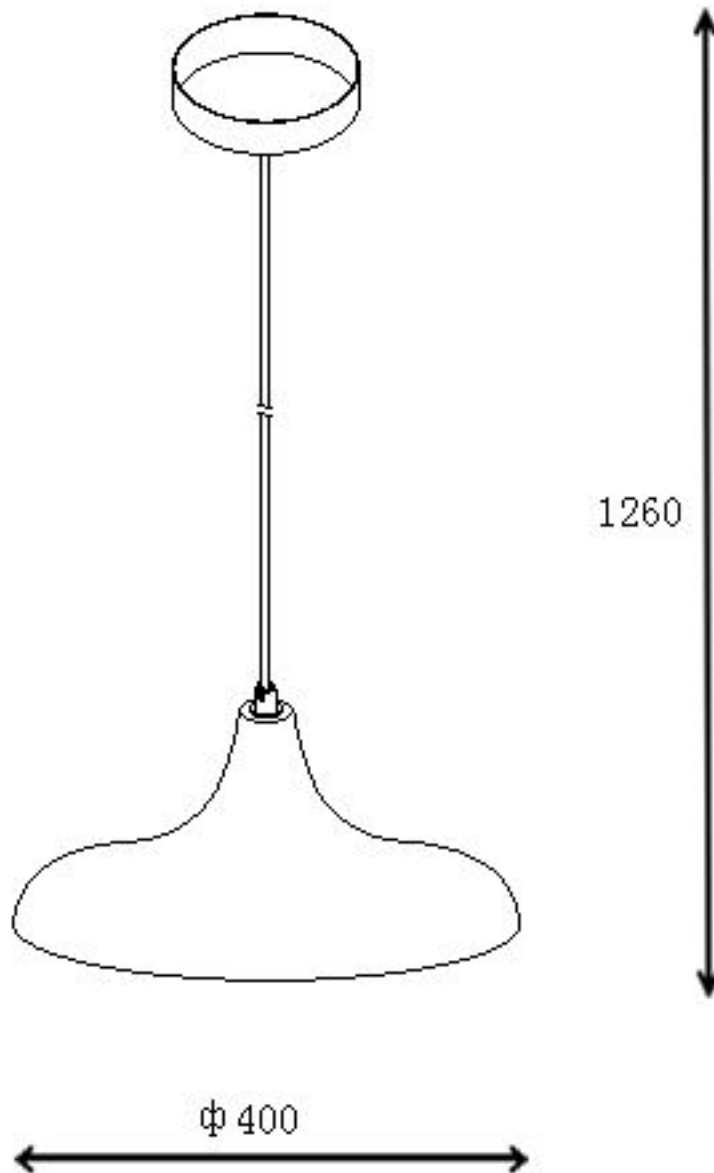

Line drawing of the item (with outline dimensions)

Item number: 34405/40/41

Technical details

materials used:	Concrete
color:	Concrete pendant
dimmable and how is the fixture dimmable:	
size:	Height: 126cm Length: Width: 40cm Net Weight: 2.90KG
power requirements:	220V-240V~50Hz
bulb type and maximum Wattage:	E27 Max.40W
number of bulbs:	1XE27
IP degree:	IP20