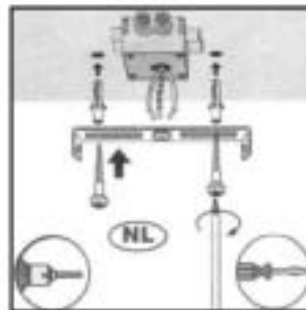

Installation drawing