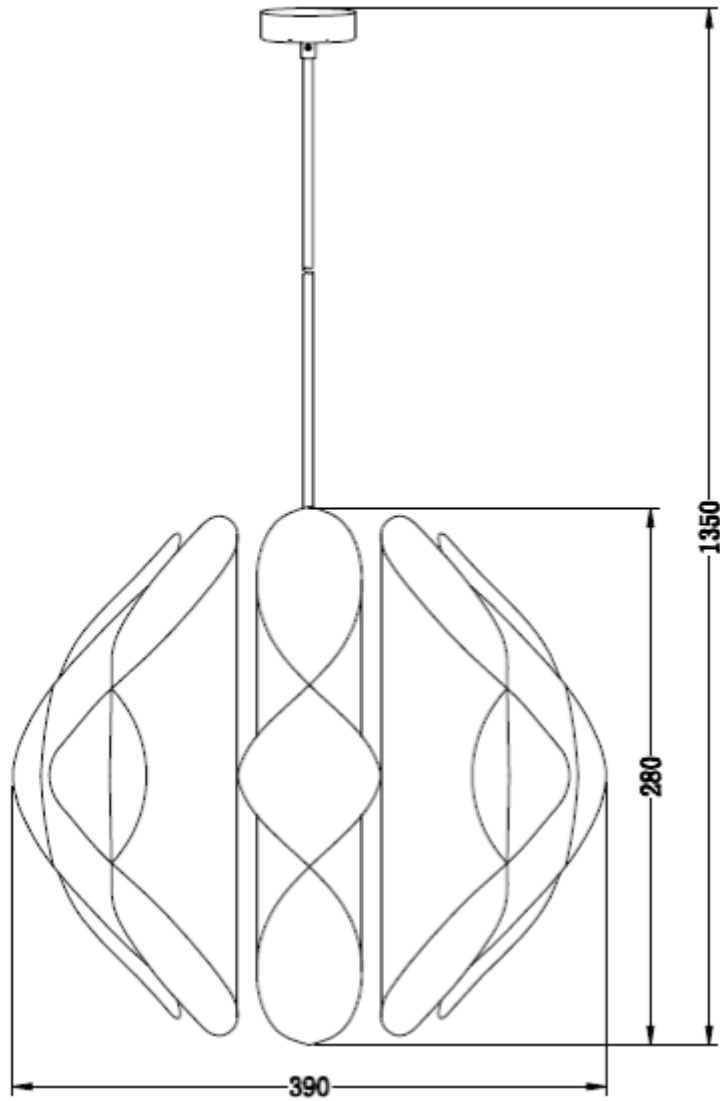

LUCIDE

Line drawing of the item

Item number: 34408/40/38, 34408/40/41

Technical details

Materials used:	Fabric
Color:	Cream, Taupe
Dimmable and how is fixture dimmable	
Size:	Height: 1350mm
	Length: 390mm
	Width: 390mm
	Net weight: 1kg
Power requirements:	220-240V~50Hz
Bulb type and maximum wattage:	E27 Max.60W
Number of bulbs:	1 x E27
IP degree:	IP20