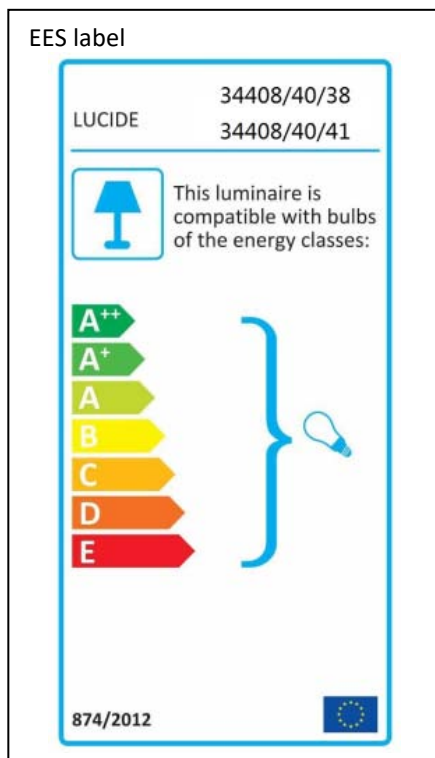

Von der Garantie ausgenommen: 1. Gebrochene Glasteile der Fassung werden nur innerhalb von 14 Tagen ab Kauf durch den Endkunden ersetzt. 2. Normaler Verschleiß, Verfärbungen aufgrund des normalen Gebrauchs. 3. Beschädigungen aufgrund externer Ursachen wie Feuer, Wasser, unsachgemäße Nutzung/ Installation oder Wartung des Produkts.

Kunden müssen das defekte Produkt/Teil und den Originalkaufbeleg einsenden, um Garantieansprüche geltend zu machen.

Deklaracja gwarancji:

LucideNV gwarantuje, że dostarczone produkty będą wolne od defektów materiałowych oraz produkcyjnych przez okres 2 lat od daty zakupu przez użytkownika końcowego, jeżeli urządzenie jest zainstalowane i prawidłowo utrzymywane zgodnie z instrukcją obsługi.

Wyłączenie z gwarancji: 1. Rozbite szkło zostanie wymienione tylko do 14 dni od momentu zakupu przez użytkownika końcowego. 2. Normalne zużycie, utrata koloru w wyniku normalnego użytkowania. 3. Uszkodzenie spowodowane czynnikami zewnętrznymi takimi, jak ogień, woda, nieprawidłowe używanie/ instalacja lub utrzymywanie produktu.

W celu uzyskania gwarancji klient musi zwrócić uszkodzony przedmiot oraz oryginalny dowód zakupu.

Other languages of the manual and further explanations can be found on our website.