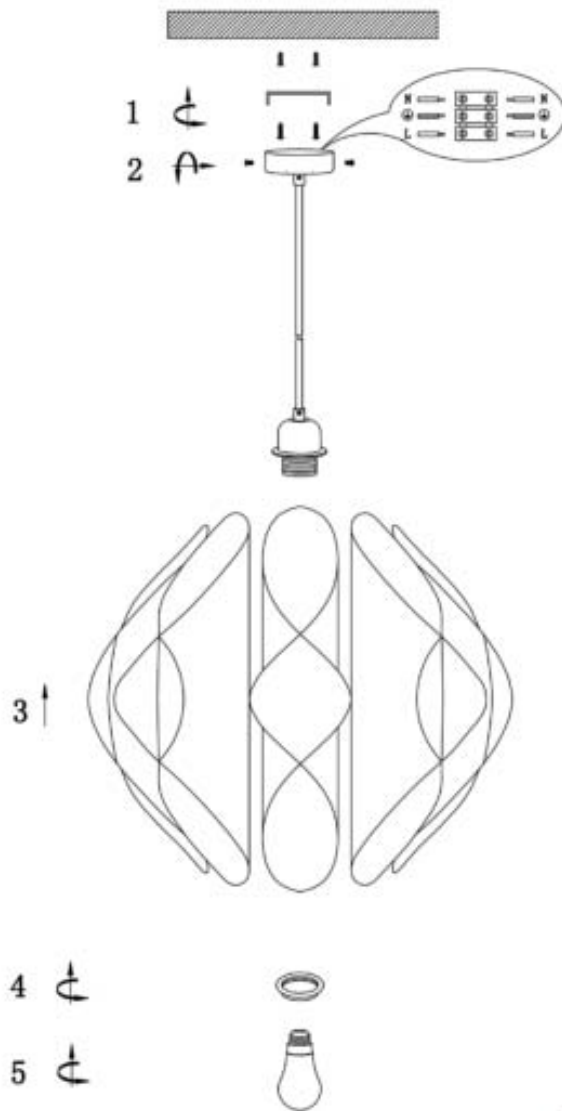

Installation drawing