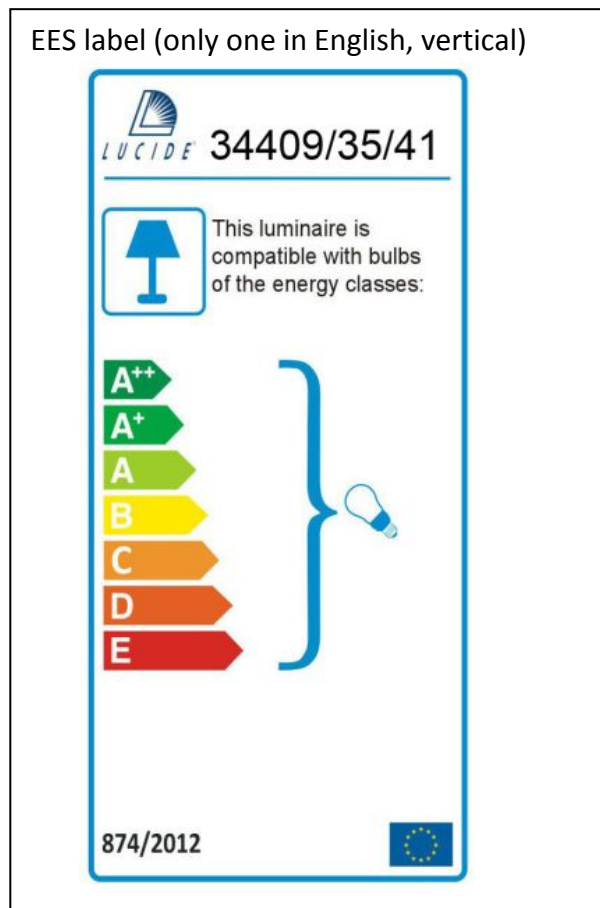

Line drawing of the item (with outline dimensions)

Item number: 34409/35/41

Installation drawing (the same as it in its instruction manual)

Technical details

materials used:	Fabric pendant	
color:	Taupe	
dimmable and how is the fixture dimmable:		
size:	Height:	129cm
	Length:	
	Width:	35cm
	Net Weight:	1.28KG
power requirements:	220V-240V~50Hz	
bulb type and maximum Wattage:	E27 Max.60W	
number of bulbs:	1XE27	
IP degree:	IP20	