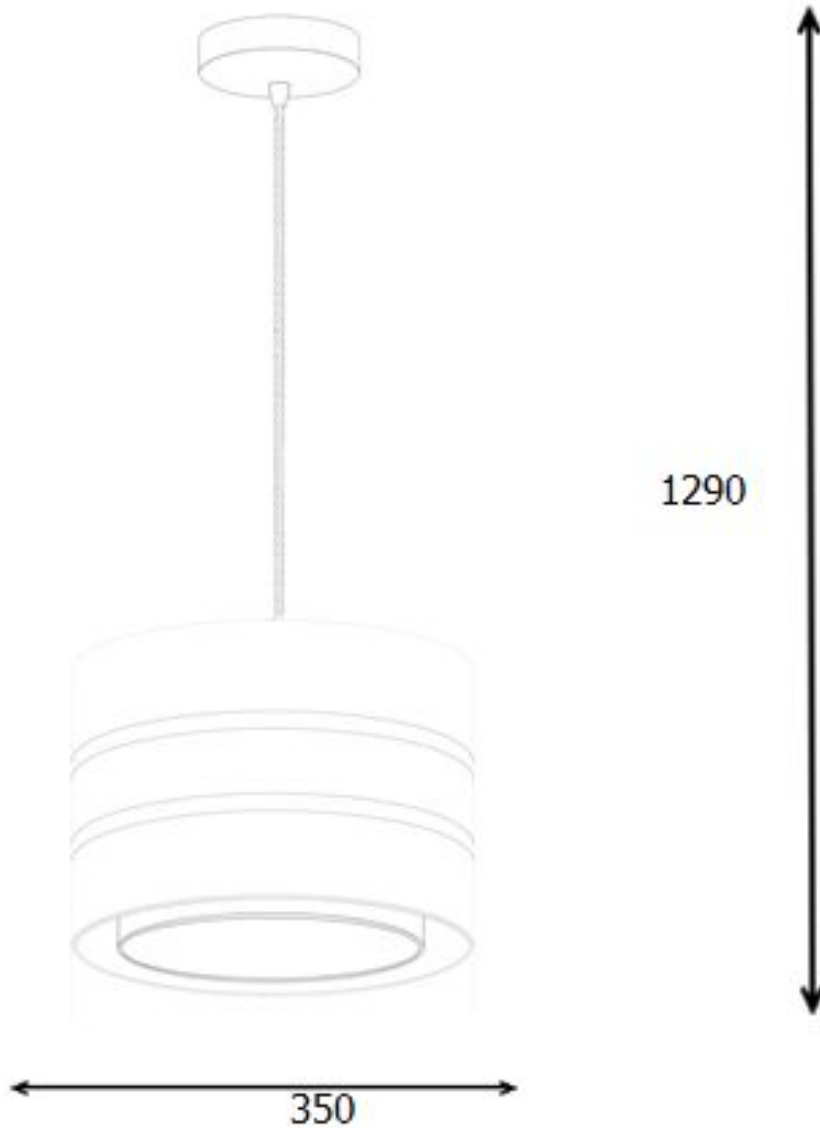

Line drawing of the item (with outline dimensions)

Item number: 34409/35/41

Installation drawing (the same as it in its instruction manual)

Technical details

materials used:	Fabric pendant	
color:	Taupe	
dimmable and how is the fixture dimmable:		
size:	Height:	129cm
	Length:	
	Width:	35cm
	Net Weight:	1.28KG
power requirements:	220V-240V~50Hz	
bulb type and maximum Wattage:	E27 Max.60W	
number of bulbs:	1XE27	
IP degree:	IP20	