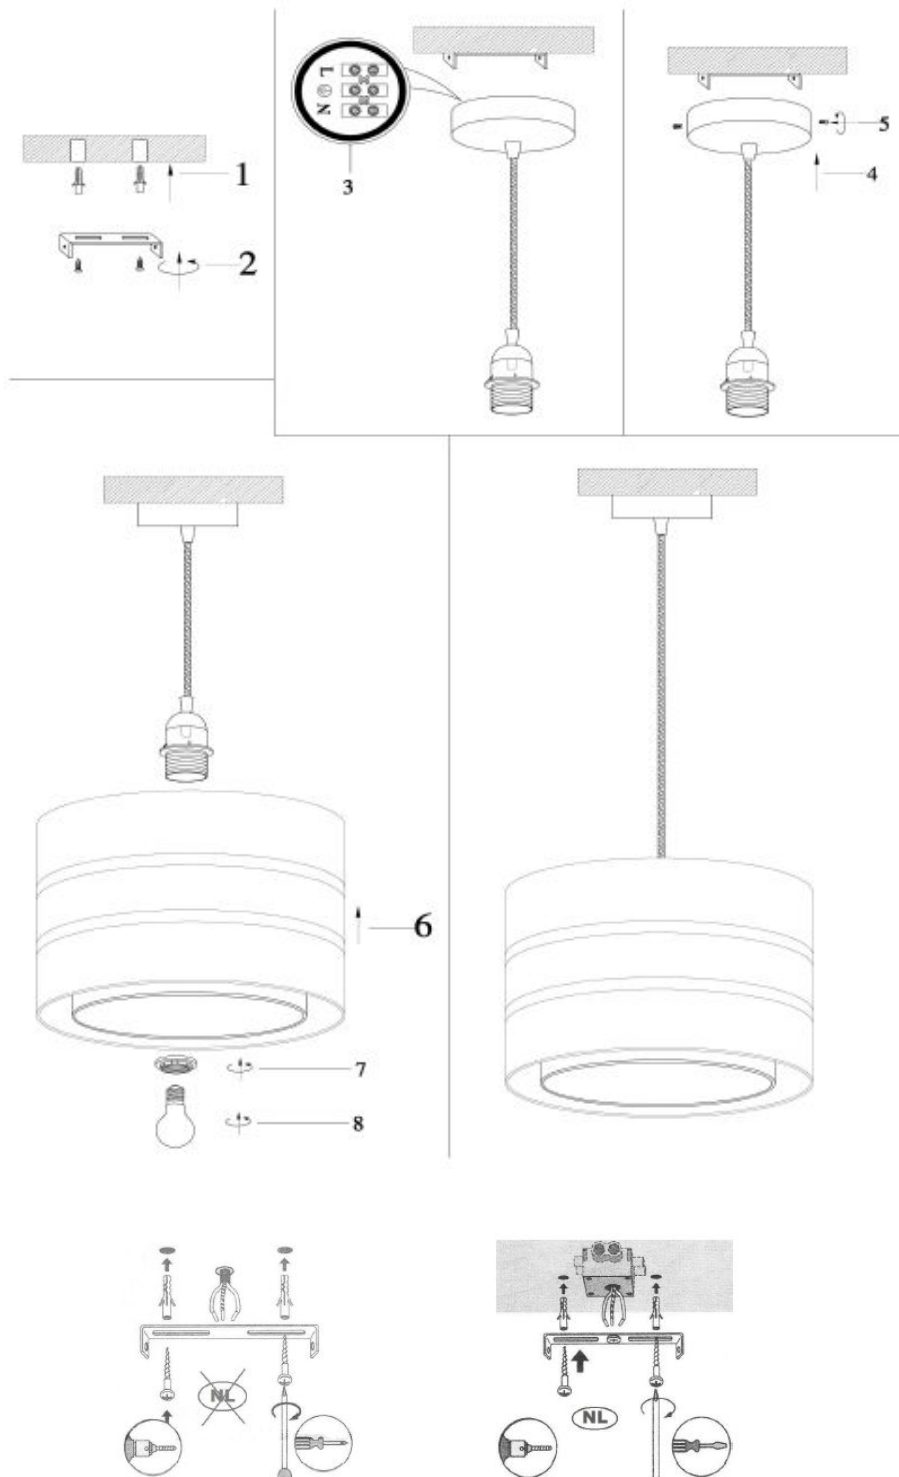

Line drawing of the item (with outline dimensions)

Item number: 34409/35/41

Installation drawing (the same as it in its instruction manual)

Technical details

materials used:	Fabric pendant	
color:	Taupe	
dimmable and how is the fixture dimmable:		
size:	Height:	129cm
	Length:	
	Width:	35cm
	Net Weight:	1.28KG
power requirements:	220V-240V~50Hz	
bulb type and maximum Wattage:	E27 Max.60W	
number of bulbs:	1XE27	
IP degree:	IP20	