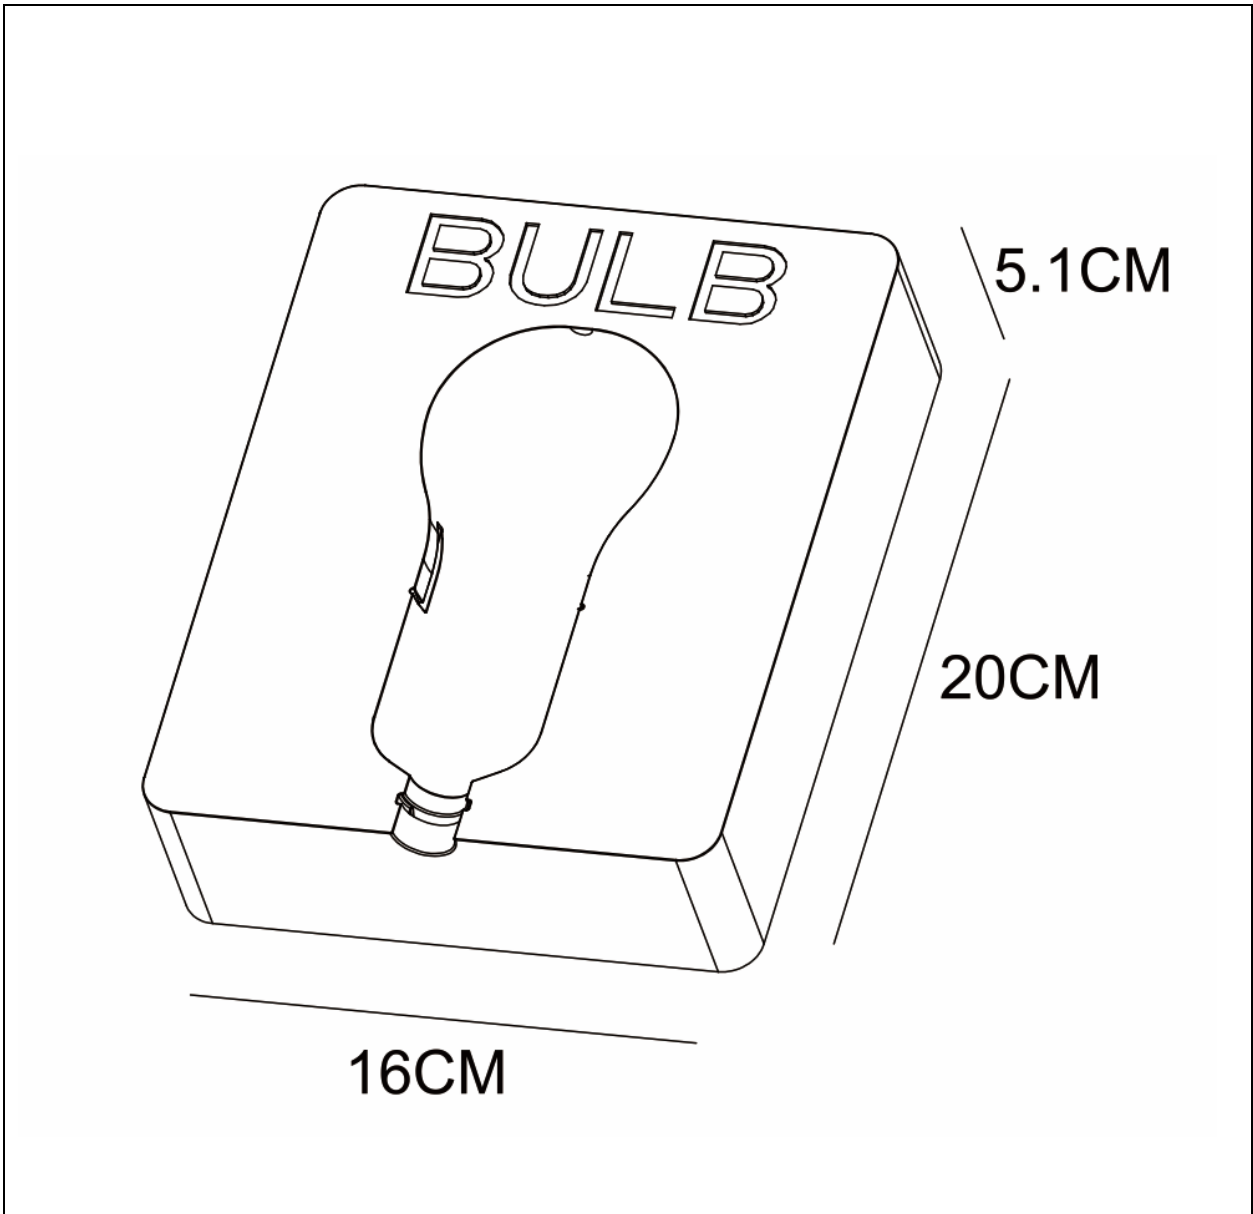

L U C I D E

Item number: 35212/01/41

Technical details

| | |
|--------------------------------------|---------------------|
| Materials used: | CONCRETE |
| Color: | GREY CONCRETE |
| Dimmable and how is fixture dimmable | No |
| Size: | Height: 20cm |
| | Length: 16cm |
| | Width: 5.1cm |
| | Net weight: 12.06kg |
| Power requirements: | 220-240V~50/60Hz |
| Bulb type and maximum wattage: | E27 Max.25W |
| Number of bulbs: | 1xE27 |
| IP degree: | IP20 |