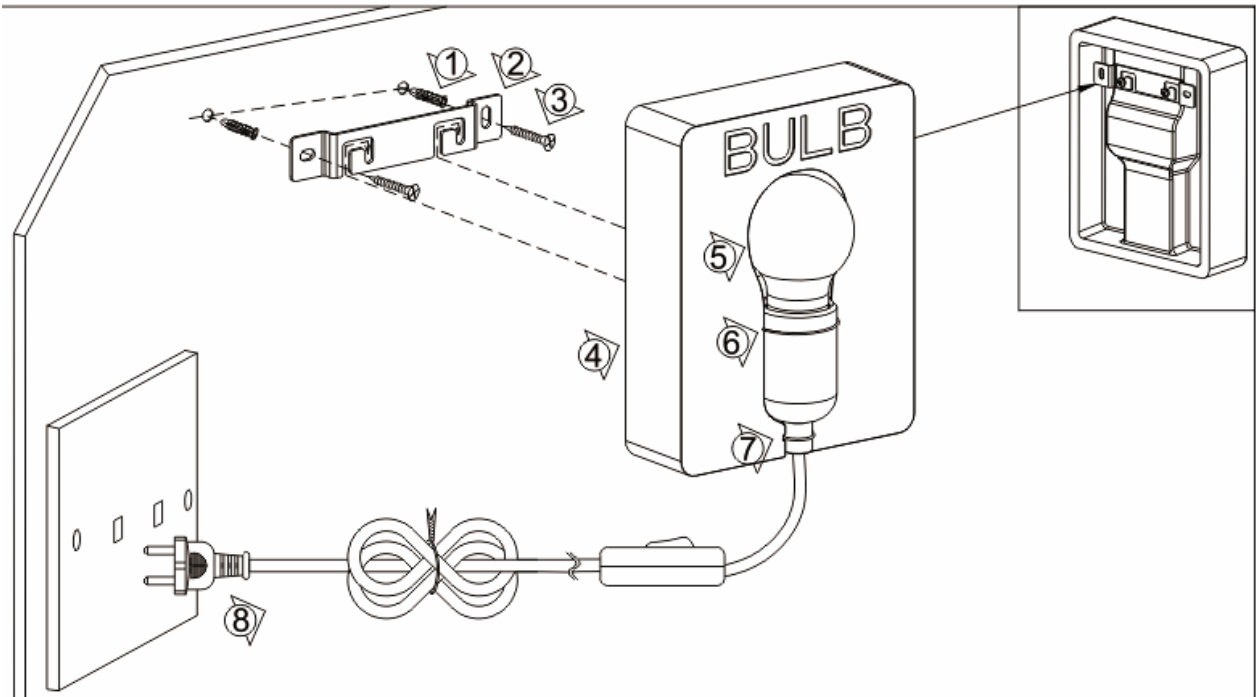

L U C I D E

Item number: 35212/01/41

Technical details

| | |
|--------------------------------------|---------------------|
| Materials used: | CONCRETE |
| Color: | GREY CONCRETE |
| Dimmable and how is fixture dimmable | No |
| Size: | Height: 20cm |
| | Length: 16cm |
| | Width: 5.1cm |
| | Net weight: 12.06kg |
| Power requirements: | 220-240V~50/60Hz |
| Bulb type and maximum wattage: | E27 Max.25W |
| Number of bulbs: | 1xE27 |
| IP degree: | IP20 |