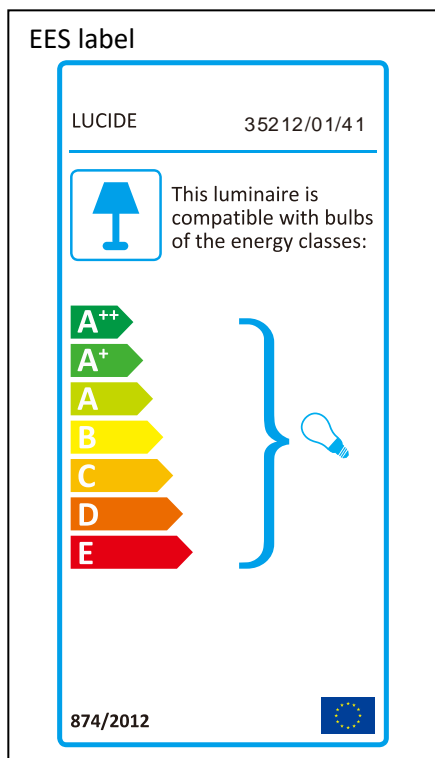

Von der Garantie ausgenommen: 1. Gebrochene Glasteile der Fassung werden nur innerhalb von 14 Tagen ab Kauf durch den Endkunden ersetzt. 2. Normaler Verschleiß, Verfärbungen aufgrund des normalen Gebrauchs. 3. Beschädigungen aufgrund externer Ursachen wie Feuer, Wasser, unsachgemäße Nutzung/ Installation oder Wartung des Produkts.

Kunden müssen das defekte Produkt/Teil und den Originalkaufbeleg einsenden, um Garantieansprüche geltend zu machen.

Deklaracja gwarancji:

LucideNV gwarantuje, że dostarczone produkty będą wolne od defektów materiałowych oraz produkcyjnych przez okres 2 lat od daty zakupu przez użytkownika końcowego, jeżeli urządzenie jest zainstalowane i prawidłowo utrzymywane zgodnie z instrukcją obsługi.

Wyłączenie z gwarancji: 1. Rozbite szkło zostanie wymienione tylko do 14 dni od momentu zakupu przez użytkownika końcowego. 2. Normalne zużycie, utrata koloru w wyniku normalnego użytkowania. 3. Uszkodzenie spowodowane czynnikami zewnętrznymi takimi, jak ogień, woda, nieprawidłowe używanie/ instalacja lub utrzymywanie produktu.

W celu uzyskania gwarancji klient musi zwrócić uszkodzony przedmiot oraz oryginalny dowód zakupu.

Other languages of the manual and further explanations can be found on our website.