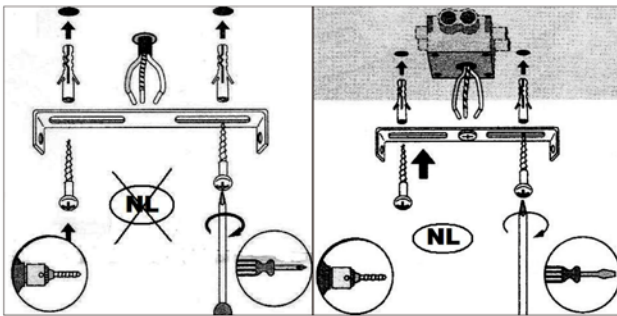

Line drawing of the item

Item number: 39210/10/11

Installation drawing

1

2

3

4

Technical details

materials used:	Metal
color:	Shiny chrome
dimmable and how is the fixture dimmable:	
size:	Height: 7.6 cm Length: 57.2 cm Width: 6.2 cm Net Weight: 0.51 kg
power requirements:	220-240V 50Hz
bulb type and maximum Wattage:	T8 LED 10W
number of bulbs:	1XT8 LED
IP degree:	IP44