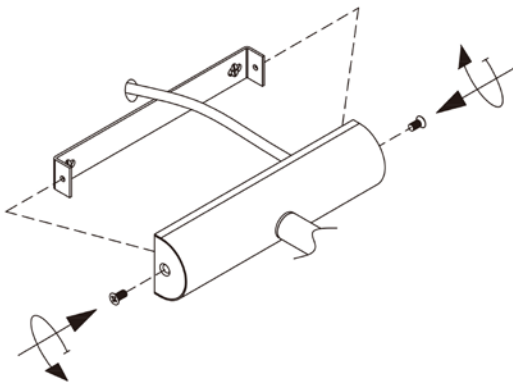

Line drawing of the item

Item number: 39210/10/11

Installation drawing

1

2

3

4

Technical details

materials used:	Metal
color:	Shiny chrome
dimmable and how is the fixture dimmable:	
size:	Height: 7.6 cm Length: 57.2 cm Width: 6.2 cm Net Weight: 0.51 kg
power requirements:	220-240V 50Hz
bulb type and maximum Wattage:	T8 LED 10W
number of bulbs:	1XT8 LED
IP degree:	IP44