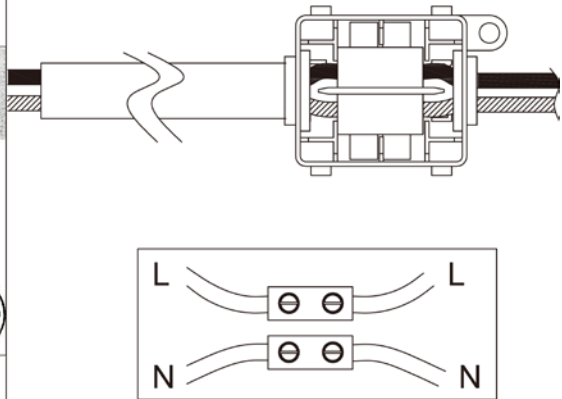

Line drawing of the item

Item number: 39210/10/11

Installation drawing

1

2

3

4

Technical details

materials used:	Metal
color:	Shiny chrome
dimmable and how is the fixture dimmable:	
size:	Height: 7.6 cm Length: 57.2 cm Width: 6.2 cm Net Weight: 0.51 kg
power requirements:	220-240V 50Hz
bulb type and maximum Wattage:	T8 LED 10W
number of bulbs:	1XT8 LED
IP degree:	IP44