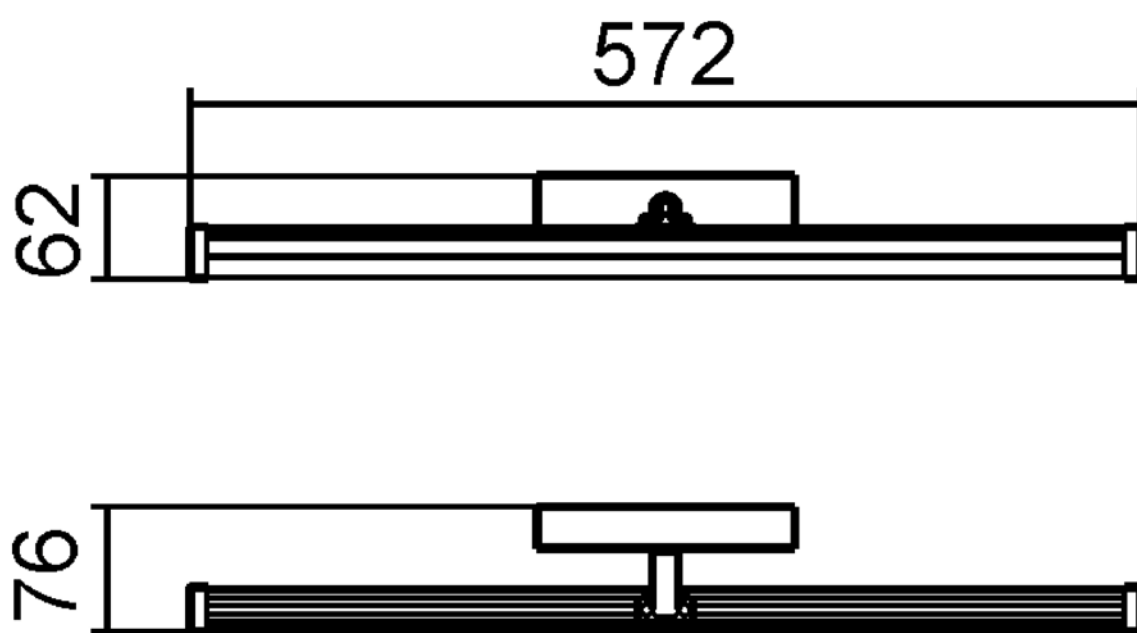

Line drawing of the item

Item number: 39210/10/11

Installation drawing

1

2

3

4

Technical details

materials used:	Metal
color:	Shiny chrome
dimmable and how is the fixture dimmable:	
size:	Height: 7.6 cm Length: 57.2 cm Width: 6.2 cm Net Weight: 0.51 kg
power requirements:	220-240V 50Hz
bulb type and maximum Wattage:	T8 LED 10W
number of bulbs:	1XT8 LED
IP degree:	IP44