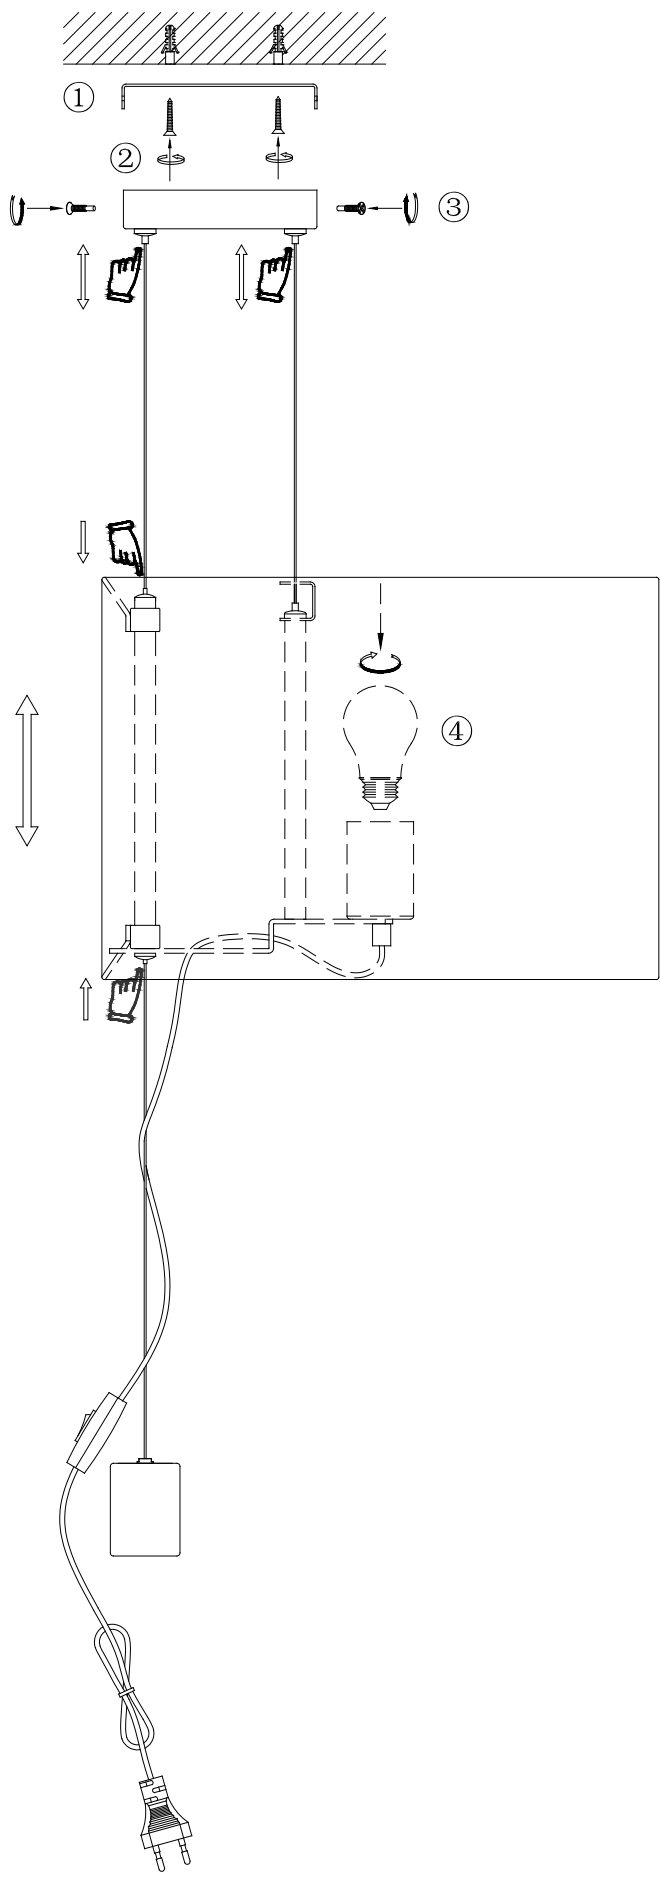

Item number: 40402/36/30

Technical details

Materials used:	Metal +Fabric
Color:	Chrome+Black+ Black shade
Dimmable and how is fixture dimmable	
Size:	Height: 280cm
	Length: 36cm
	Width: 36cm
	Net weight: 1.8kg
Power requirements:	220-240v~50Hz
Bulb type and maximum wattage:	E27 Max.60W
Number of bulbs:	1xE27
IP degree:	IP20