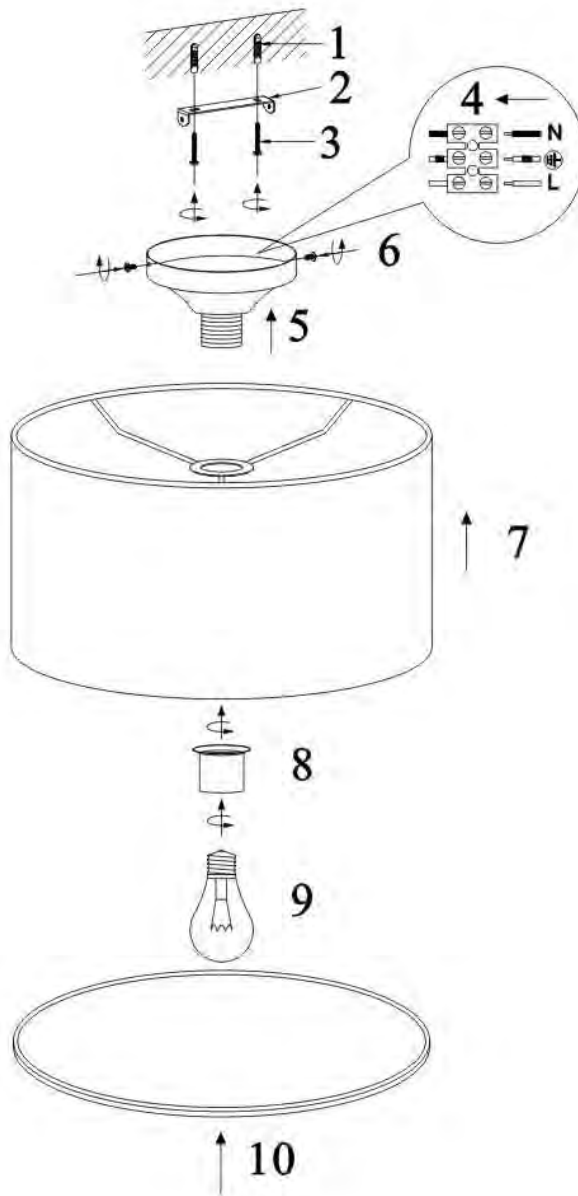

Installation drawing