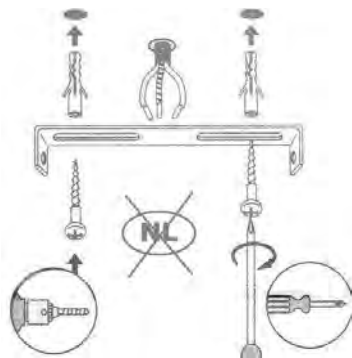

Installation drawing