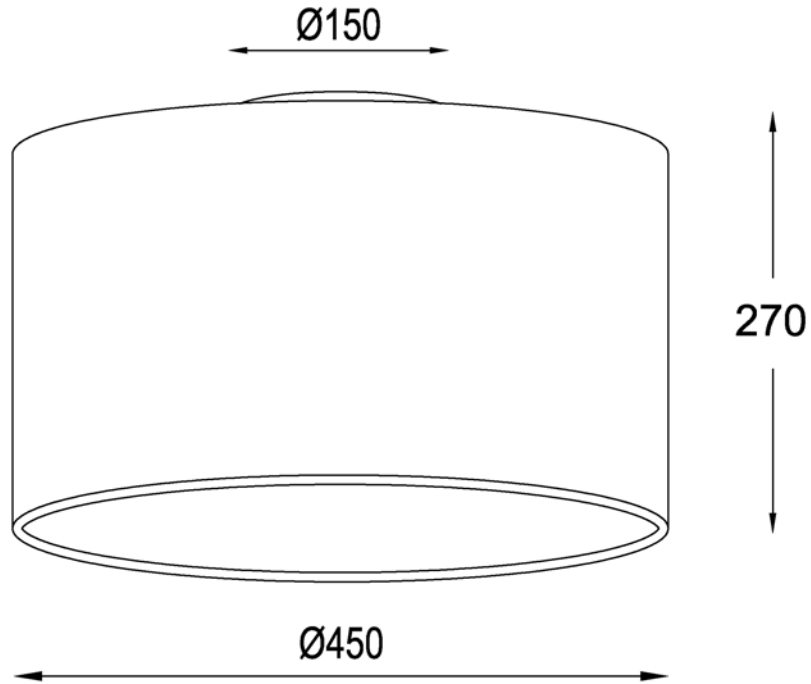

Line drawing of the item

Item number: 61113/45/30
 61113/45/31
 61113/45/36
 61113/45/41

Technical details

materials used:	Metal +TC shade
color:	Black / white / grey / taupe
dimnable and how is the fixture dimmable:	
size:	Height: 27 cm
	Length: 45 cm
	Width: 45 cm
	Net Weight: 1.36 Kg
power requirements:	220-240VAC 50Hz
bulb type and maximum Wattage:	1xE27/60W
number of bulbs:	1xE27
IP degree:	IP20