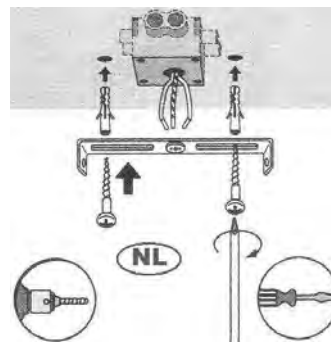

Installation drawing