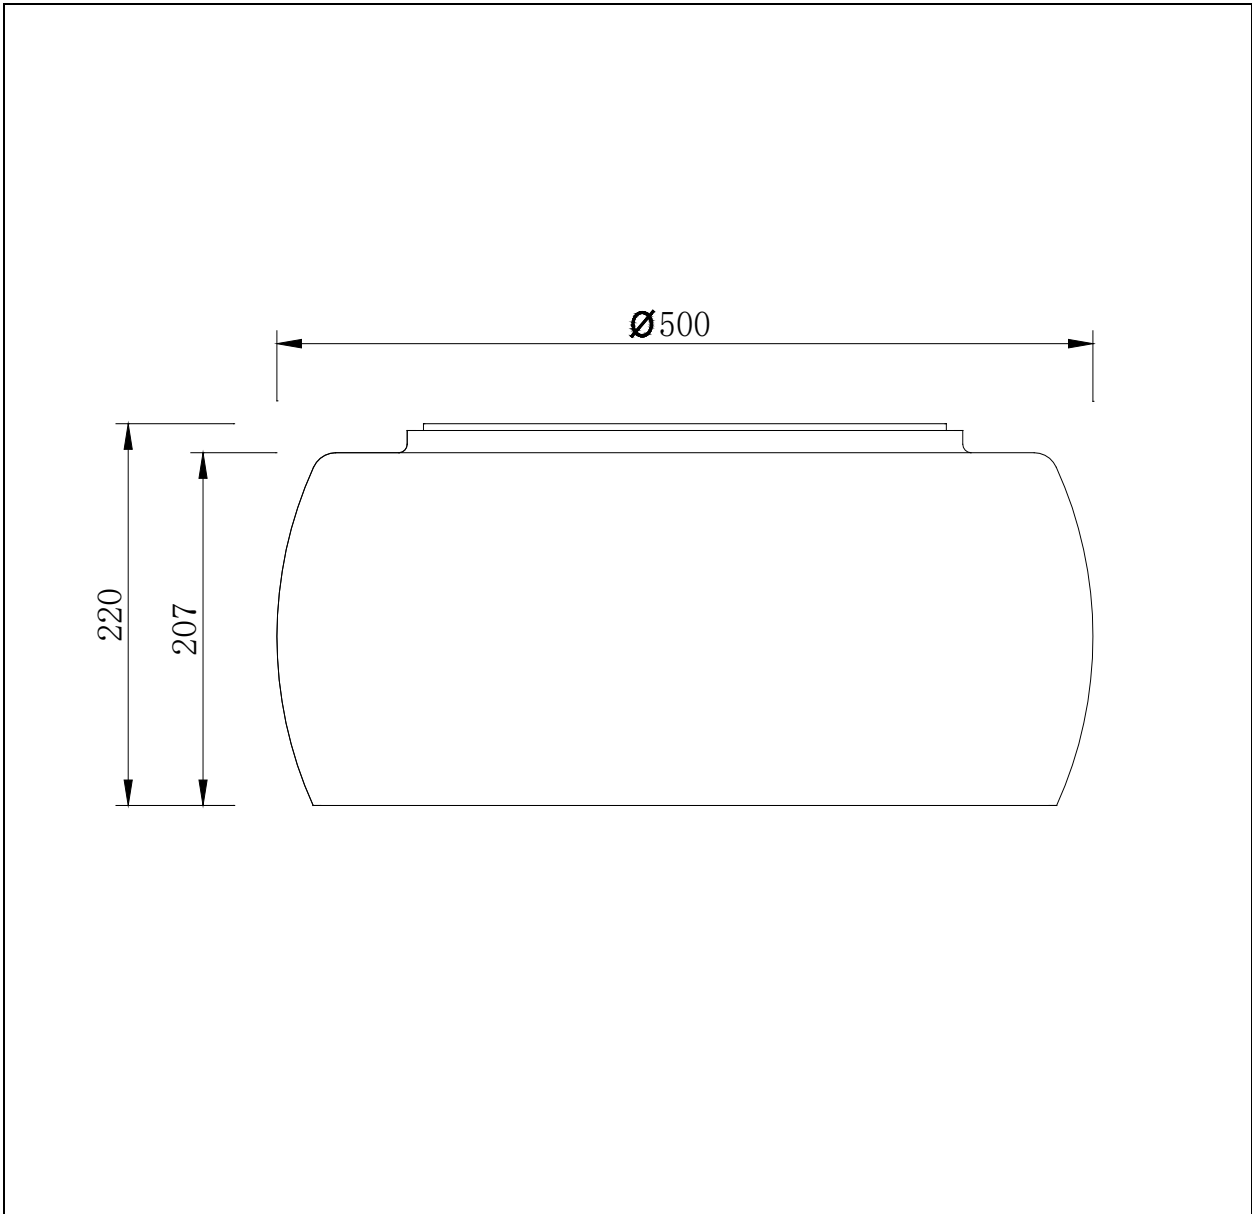

LUCIDE

Item number: 70163/06/11

Technical details

Materials used:	Iron+Stainless Steel+Glass
Color:	Chrome(Body)+Semi Light Proof Chrome(Glass)
Dimmable and how is fixture dimmable	
Size:	Height: 22cm
	Length: 50cm
	Width: 50cm
	Net weight: 6.8kg
Power requirements:	220-240V/50Hz
Bulb type and maximum wattage:	G9 Max. 28W
Number of bulbs:	6 pcs G9
IP degree:	IP20