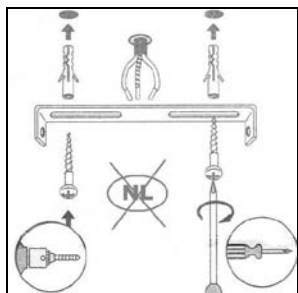

LUCIDE

Item number: 70163/06/11

Technical details

Materials used:	Iron+Stainless Steel+Glass
Color:	Chrome(Body)+Semi Light Proof Chrome(Glass)
Dimmable and how is fixture dimmable	
Size:	Height: 22cm
	Length: 50cm
	Width: 50cm
	Net weight: 6.8kg
Power requirements:	220-240V/50Hz
Bulb type and maximum wattage:	G9 Max. 28W
Number of bulbs:	6 pcs G9
IP degree:	IP20