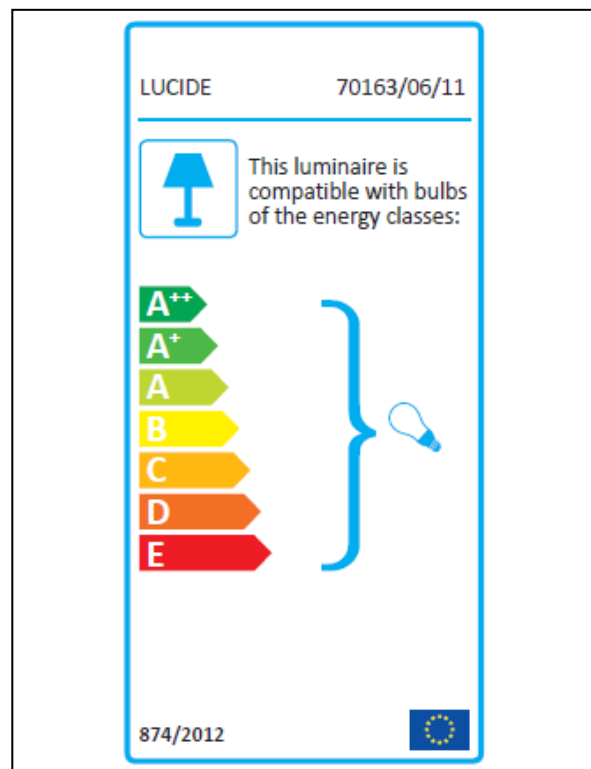

Von der Garantie ausgenommen: 1. Gebrochene Glasteile der Fassung werden nur innerhalb von 14 Tagen ab Kauf durch den Endkunden ersetzt. 2. Normaler Verschleiß, Verfärbungen aufgrund des normalen Gebrauchs. 3. Beschädigungen aufgrund externer Ursachen wie Feuer, Wasser, unsachgemäße Nutzung/ Installation oder Wartung des Produkts.

Kunden müssen das defekte Produkt/Teil und den Originalkaufbeleg einsenden, um Garantieansprüche geltend zu machen.

Deklaracja gwarancji:

LucideNV gwarantuje, że dostarczone produkty będą wolne od defektów materiałowych oraz produkcyjnych przez okres 2 lat od daty zakupu przez użytkownika końcowego, jeżeli urządzenie jest zainstalowane i prawidłowo utrzymywane zgodnie z instrukcją obsługi.

Wyłączenie z gwarancji: 1. Rozbite szkło zostanie wymienione tylko do 14 dni od momentu zakupu przez użytkownika końcowego. 2. Normalne zużycie, utrata koloru w wyniku normalnego użytkowania. 3. Uszkodzenie spowodowane czynnikami zewnętrznymi takimi, jak ogień, woda, nieprawidłowe używanie/ instalacja lub utrzymywanie produktu.

W celu uzyskania gwarancji klient musi zwrócić uszkodzony przedmiot oraz oryginalny dowód zakupu.

Other languages of the manual and further explanations can be found on our website.