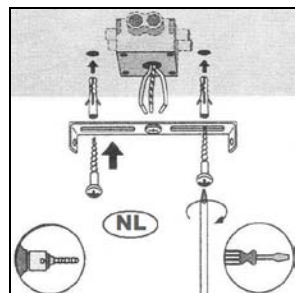

LUCIDE

Item number: 70163/06/11

Technical details

Materials used:	Iron+Stainless Steel+Glass
Color:	Chrome(Body)+Semi Light Proof Chrome(Glass)
Dimmable and how is fixture dimmable	
Size:	Height: 22cm
	Length: 50cm
	Width: 50cm
	Net weight: 6.8kg
Power requirements:	220-240V/50Hz
Bulb type and maximum wattage:	G9 Max. 28W
Number of bulbs:	6 pcs G9
IP degree:	IP20