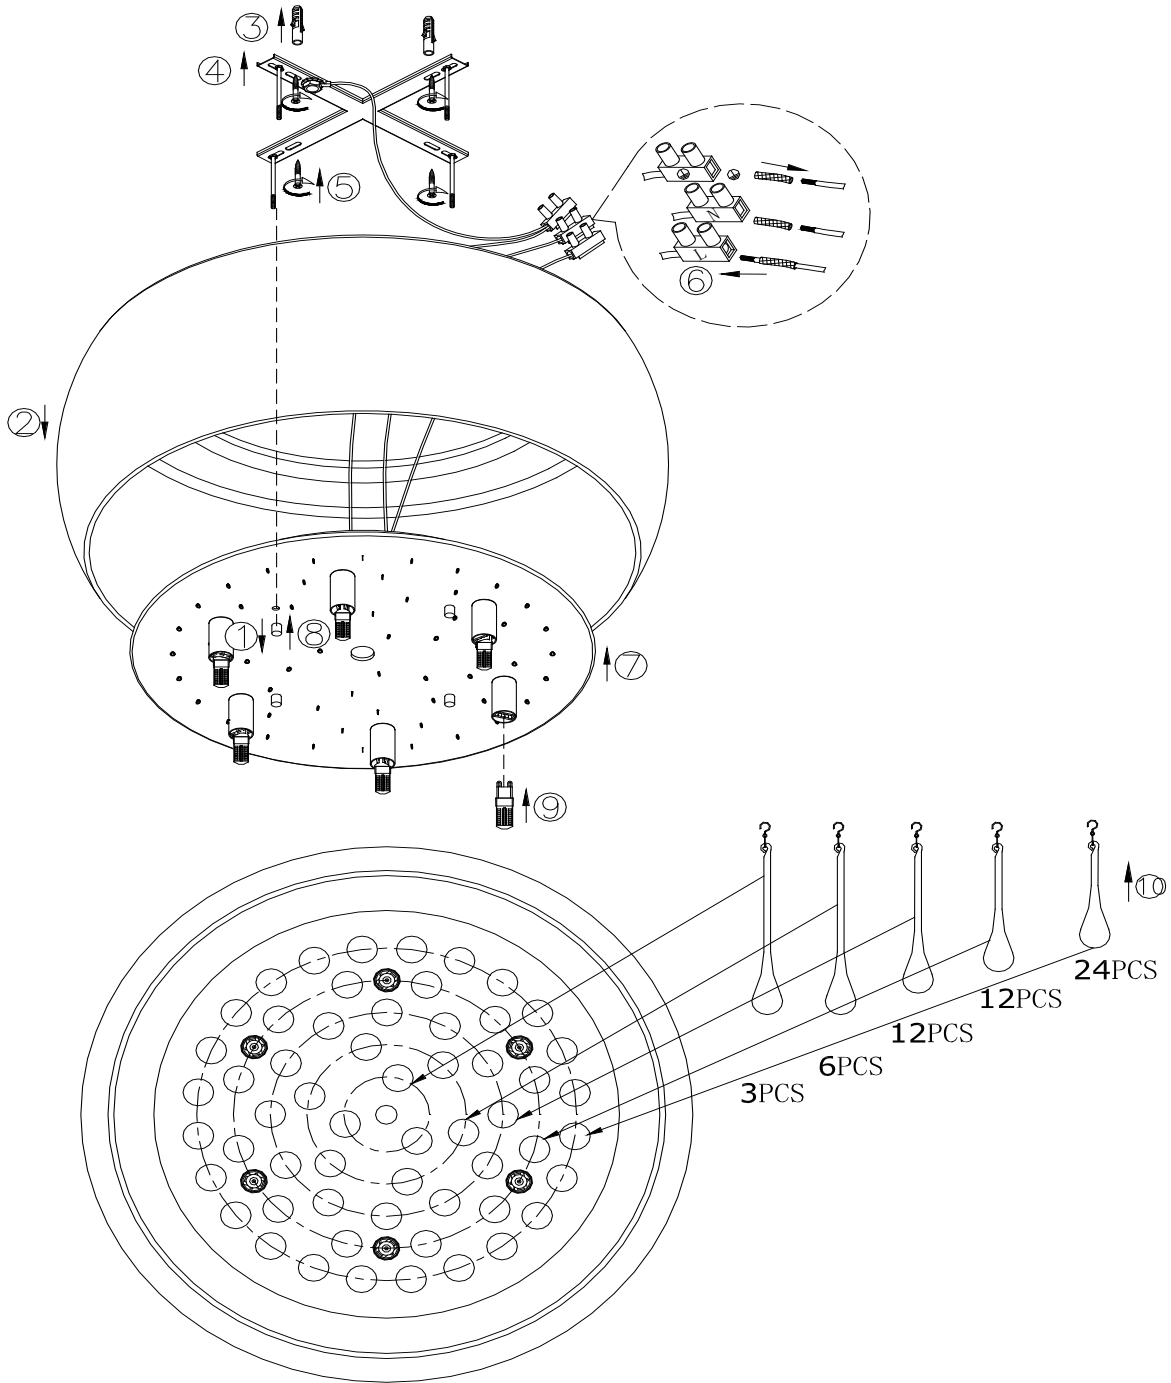

LUCIDE

Item number: 70163/06/11

Technical details

Materials used:	Iron+Stainless Steel+Glass
Color:	Chrome(Body)+Semi Light Proof Chrome(Glass)
Dimmable and how is fixture dimmable	
Size:	Height: 22cm
	Length: 50cm
	Width: 50cm
	Net weight: 6.8kg
Power requirements:	220-240V/50Hz
Bulb type and maximum wattage:	G9 Max. 28W
Number of bulbs:	6 pcs G9
IP degree:	IP20