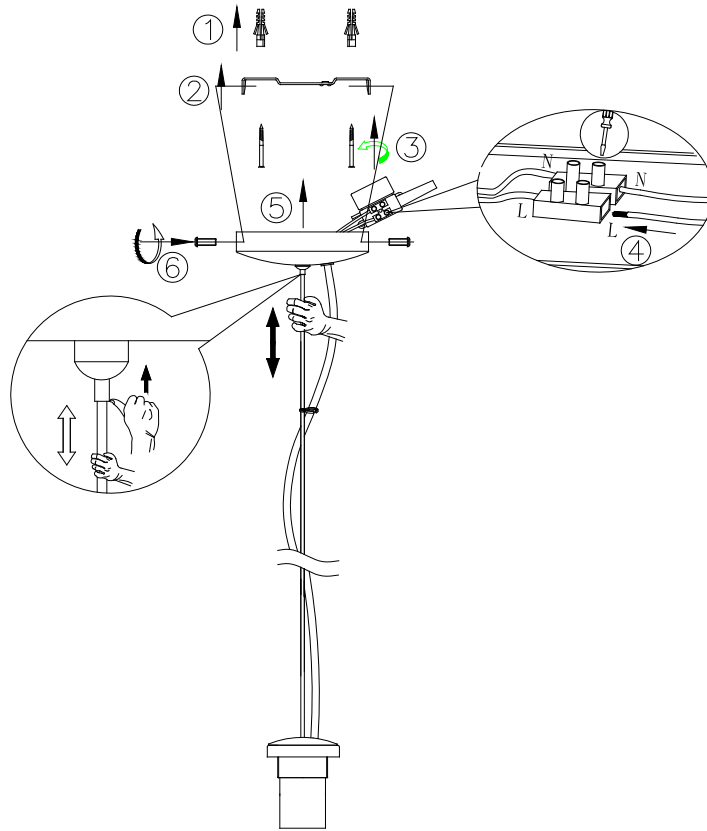

LUÇIDE

Item number: 70478/40/60

Technical details

Materials used:	Iron+Glass+Plastic
Color:	Pearl black(body)+ Clear(glass)
Dimmable and how is fixture dimmable	
Size:	Height: 159cm
	Length: 40cm
	Width: 40cm
	Net weight: 2.9kg
Power requirements:	220-240V/50Hz
Bulb type and maximum wattage:	E27 Max.60W
Number of bulbs:	1 pcs E27
IP degree:	IP20