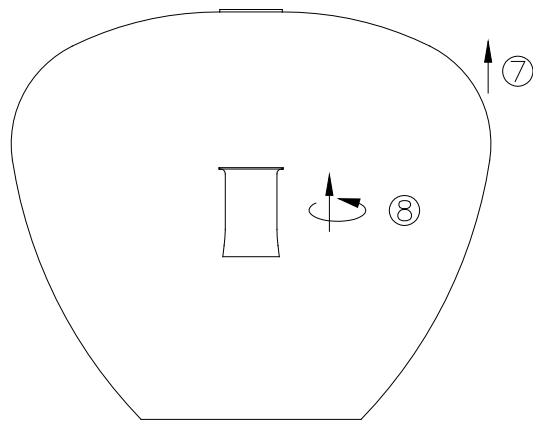

LUÇIDE

Item number: 70478/40/60

Technical details

Materials used:	Iron+Glass+Plastic
Color:	Pearl black(body)+ Clear(glass)
Dimmable and how is fixture dimmable	
Size:	Height: 159cm
	Length: 40cm
	Width: 40cm
	Net weight: 2.9kg
Power requirements:	220-240V/50Hz
Bulb type and maximum wattage:	E27 Max.60W
Number of bulbs:	1 pcs E27
IP degree:	IP20