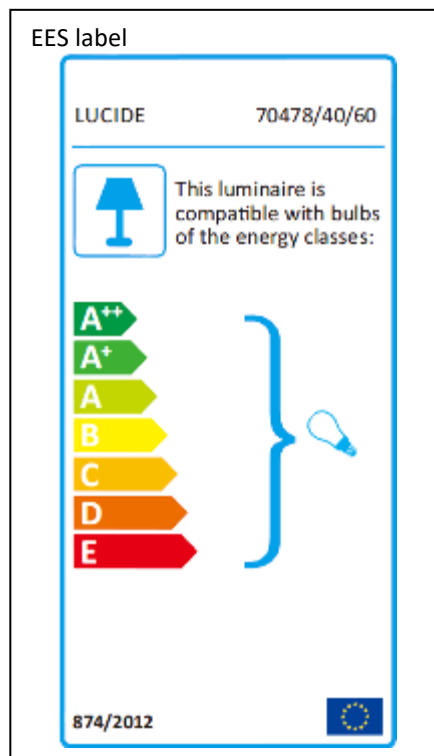

Von der Garantie ausgenommen: 1. Gebrochene Glasteile der Fassung werden nur innerhalb von 14 Tagen ab Kauf durch den Endkunden ersetzt. 2. Normaler Verschleiß, Verfärbungen aufgrund des normalen Gebrauchs. 3. Beschädigungen aufgrund externer Ursachen wie Feuer, Wasser, unsachgemäße Nutzung/ Installation oder Wartung des Produkts.

Kunden müssen das defekte Produkt/Teil und den Originalkaufbeleg einsenden, um Garantieansprüche geltend zu machen.

Deklaracja gwarancji:

LucideNV gwarantuje, że dostarczone produkty będą wolne od defektów materiałowych oraz produkcyjnych przez okres 2 lat od daty zakupu przez użytkownika końcowego, jeżeli urządzenie jest zainstalowane i prawidłowo utrzymywane zgodnie z instrukcją obsługi.

Wyłączenie z gwarancji: 1. Rozbite szkło zostanie wymienione tylko do 14 dni od momentu zakupu przez użytkownika końcowego. 2. Normalne zużycie, utrata koloru w wyniku normalnego użytkowania. 3. Uszkodzenie spowodowane czynnikami zewnętrznymi takimi, jak ogień, woda, nieprawidłowe używanie/ instalacja lub utrzymywanie produktu.

W celu uzyskania gwarancji klient musi zwrócić uszkodzony przedmiot oraz oryginalny dowód zakupu.

Other languages of the manual and further explanations can be found on our website.