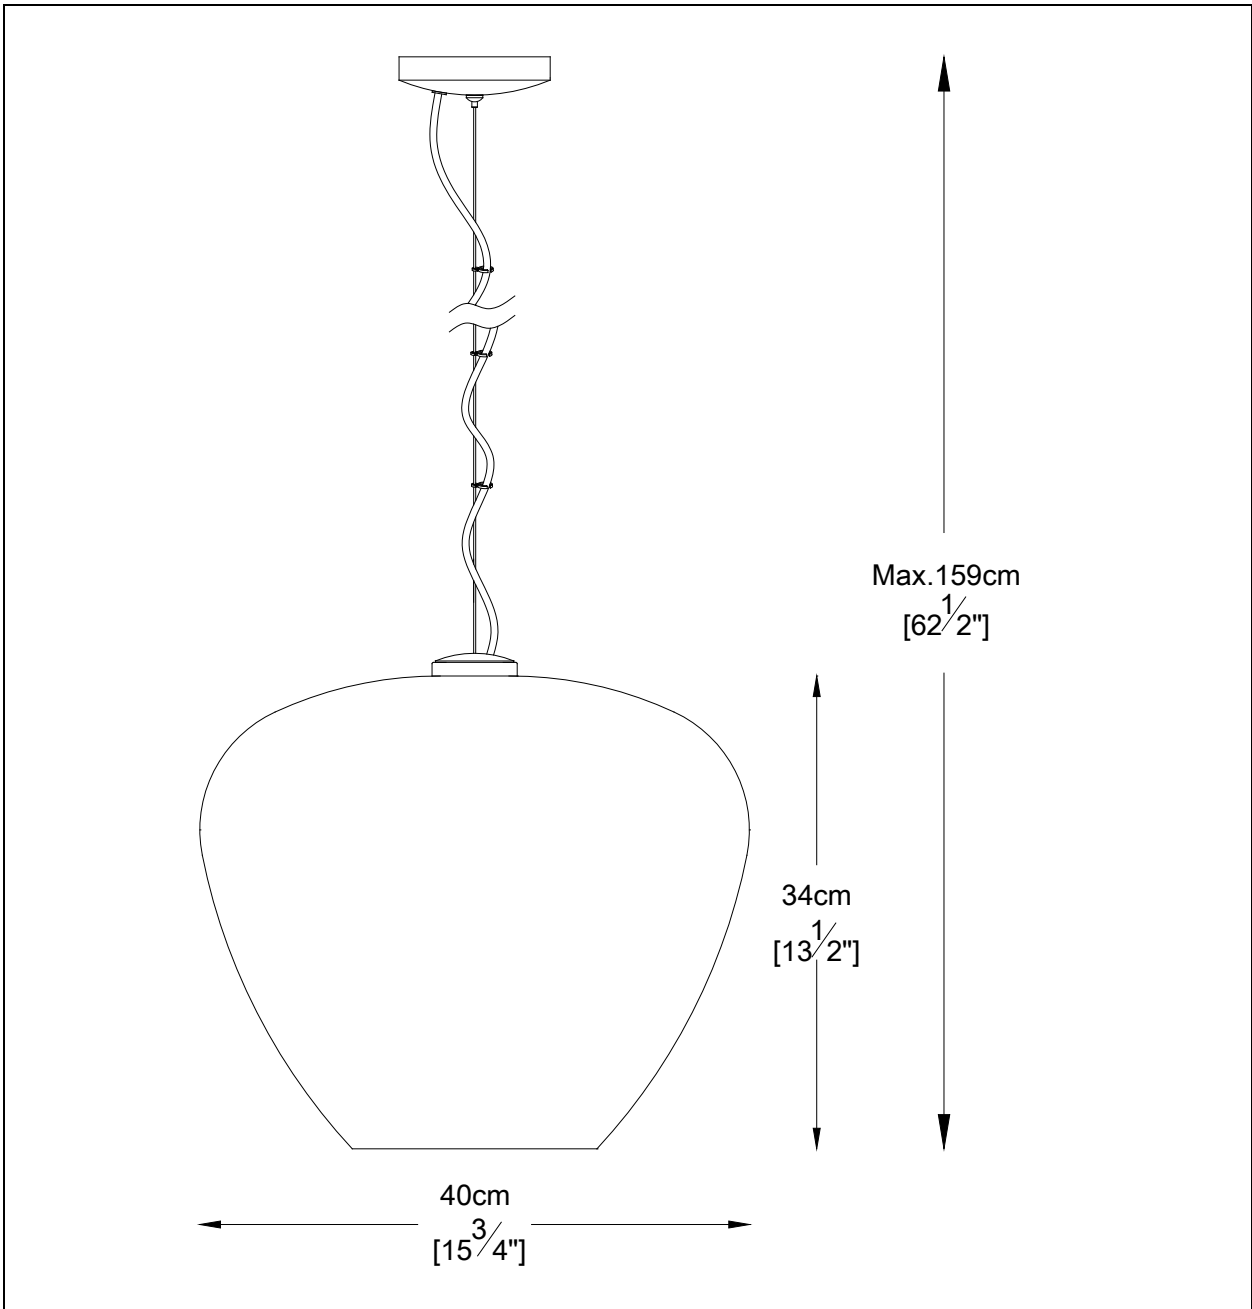

LUÇIDE

Item number: 70478/40/60

Technical details

Materials used:	Iron+Glass+Plastic
Color:	Pearl black(body)+ Clear(glass)
Dimmable and how is fixture dimmable	
Size:	Height: 159cm
	Length: 40cm
	Width: 40cm
	Net weight: 2.9kg
Power requirements:	220-240V/50Hz
Bulb type and maximum wattage:	E27 Max.60W
Number of bulbs:	1 pcs E27
IP degree:	IP20