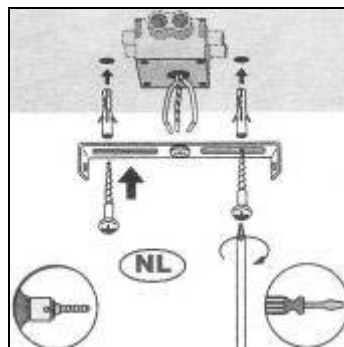

LUÇIDE

Item number: 70478/40/60

Technical details

Materials used:	Iron+Glass+Plastic
Color:	Pearl black(body)+ Clear(glass)
Dimmable and how is fixture dimmable	
Size:	Height: 159cm
	Length: 40cm
	Width: 40cm
	Net weight: 2.9kg
Power requirements:	220-240V/50Hz
Bulb type and maximum wattage:	E27 Max.60W
Number of bulbs:	1 pcs E27
IP degree:	IP20