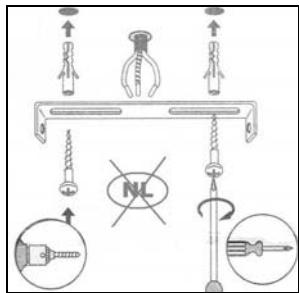

## Technical details

Materials used:	<b>Metal</b>
Color:	<b>Iron Grey/Natural Iron</b>
Dimmable and how is fixture dimmable	
Size:	Height: 130 cm
	Length: 140cm
	Width: 34 cm
	Net weight: 3.8 kgs
Power requirements:	<b>220-240~50 Hz</b>
Bulb type and maximum wattage:	<b>E27Max 60W</b>
Number of bulbs:	5XE27
IP degree:	IP20