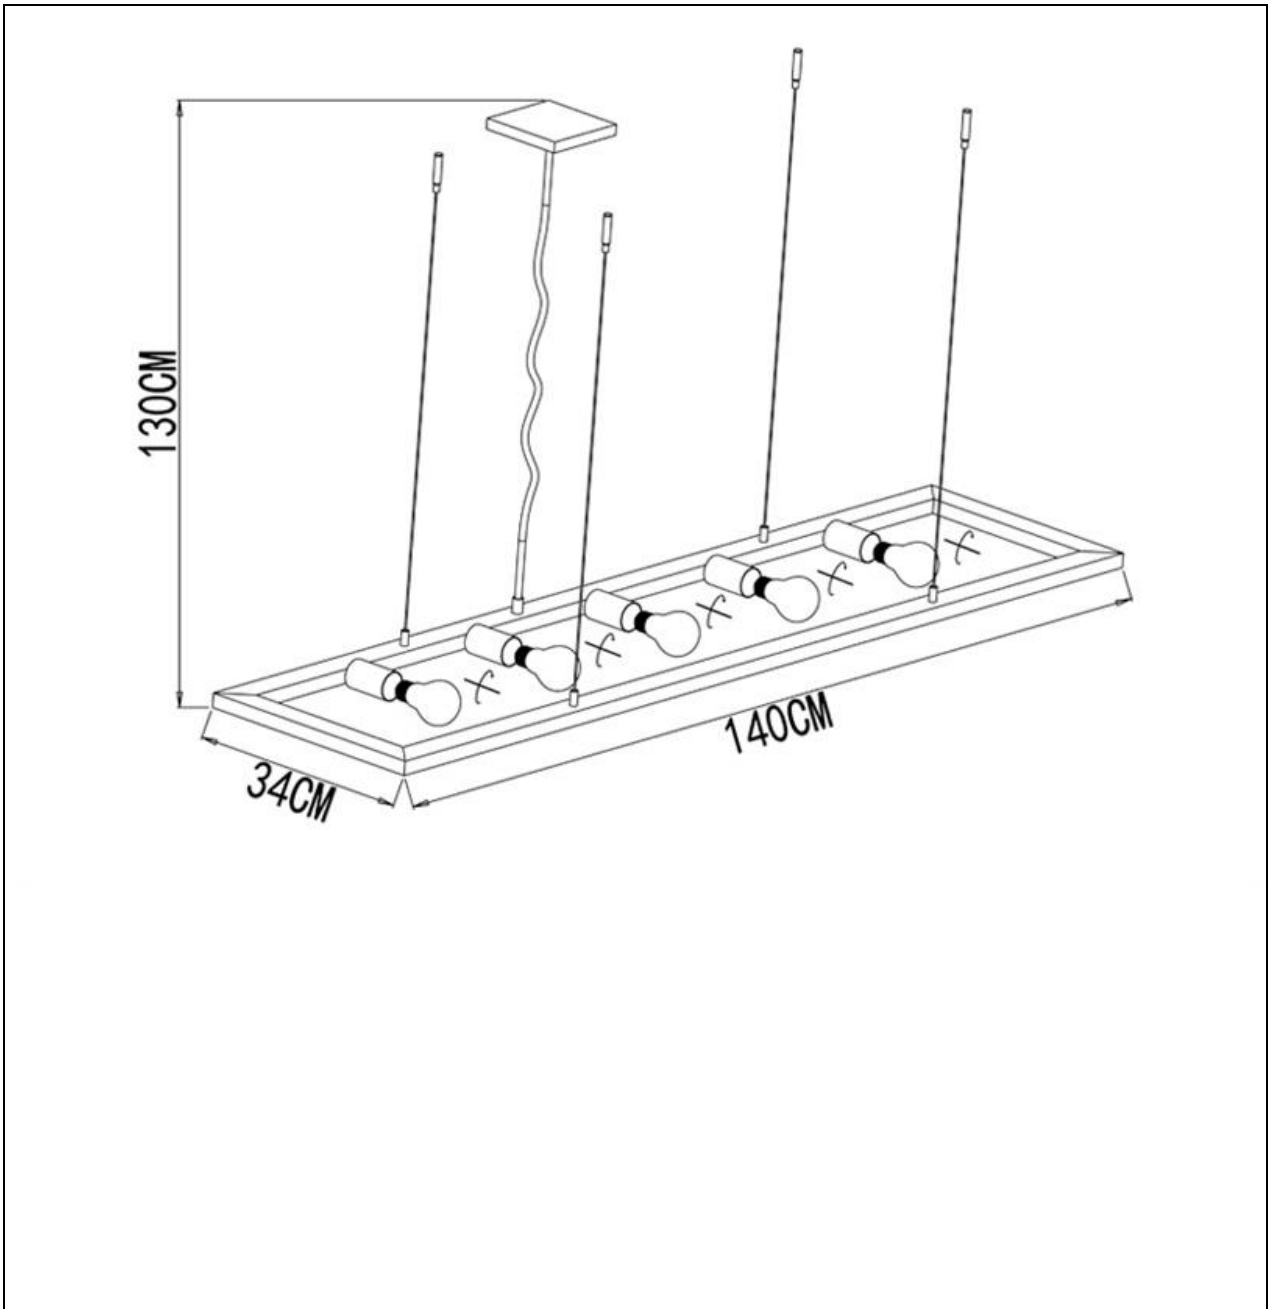

LUCIDE

Item number: 73403/05/15 ;73403/05/18

Technical details

Materials used:	Metal
Color:	Iron Grey/Natural Iron
Dimmable and how is fixture dimmable	
Size:	Height: 130 cm
	Length: 140cm
	Width: 34 cm
	Net weight: 3.8 kgs
Power requirements:	220-240~50 Hz
Bulb type and maximum wattage:	E27Max 60W
Number of bulbs:	5XE27
IP degree:	IP20