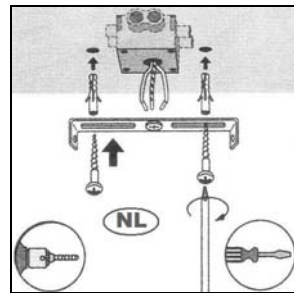

## Technical details

Materials used:	<b>Metal</b>
Color:	<b>Iron Grey/Natural Iron</b>
Dimmable and how is fixture dimmable	
Size:	Height: 130 cm
	Length: 140cm
	Width: 34 cm
	Net weight: 3.8 kgs
Power requirements:	<b>220-240~50 Hz</b>
Bulb type and maximum wattage:	<b>E27Max 60W</b>
Number of bulbs:	5XE27
IP degree:	IP20