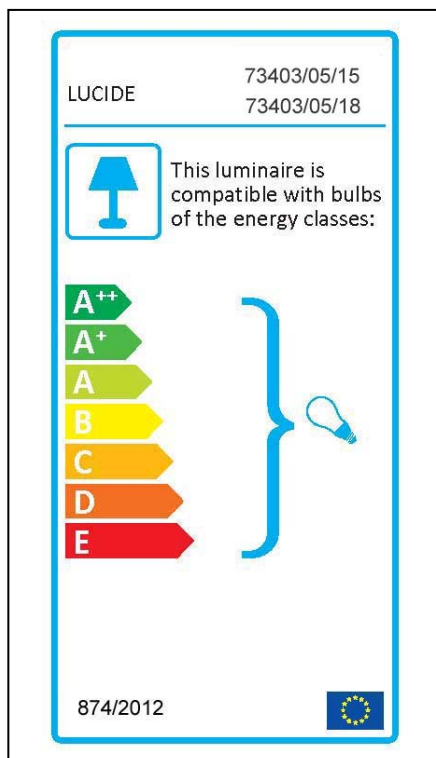

Von der Garantie ausgenommen: 1. Gebrochene Glasteile der Fassung werden nur innerhalb von 14 Tagen ab Kauf durch den Endkunden ersetzt. 2. Normaler Verschleiß, Verfärbungen aufgrund des normalen Gebrauchs. 3. Beschädigungen aufgrund externer Ursachen wie Feuer, Wasser, unsachgemäße Nutzung/ Installation oder Wartung des Produkts.

Kunden müssen das defekte Produkt/Teil und den Originalkaufbeleg einsenden, um Garantieansprüche geltend zu machen.

Deklaracja gwarancji:

LucideNV gwarantuje, że dostarczone produkty będą wolne od defektów materiałowych oraz produkcyjnych przez okres 2 lat od daty zakupu przez użytkownika końcowego, jeżeli urządzenie jest zainstalowane i prawidłowo utrzymywane zgodnie z instrukcją obsługi.

Wyłączenie z gwarancji: 1. Rozbite szkło zostanie wymienione tylko do 14 dni od momentu zakupu przez użytkownika końcowego. 2. Normalne zużycie, utrata koloru w wyniku normalnego użytkowania. 3. Uszkodzenie spowodowane czynnikami zewnętrznymi takimi, jak ogień, woda, nieprawidłowe używanie/ instalacja lub utrzymywanie produktu.

W celu uzyskania gwarancji klient musi zwrócić uszkodzony przedmiot oraz oryginalny dowód zakupu.

Other languages of the manual and further explanations can be found on our website.