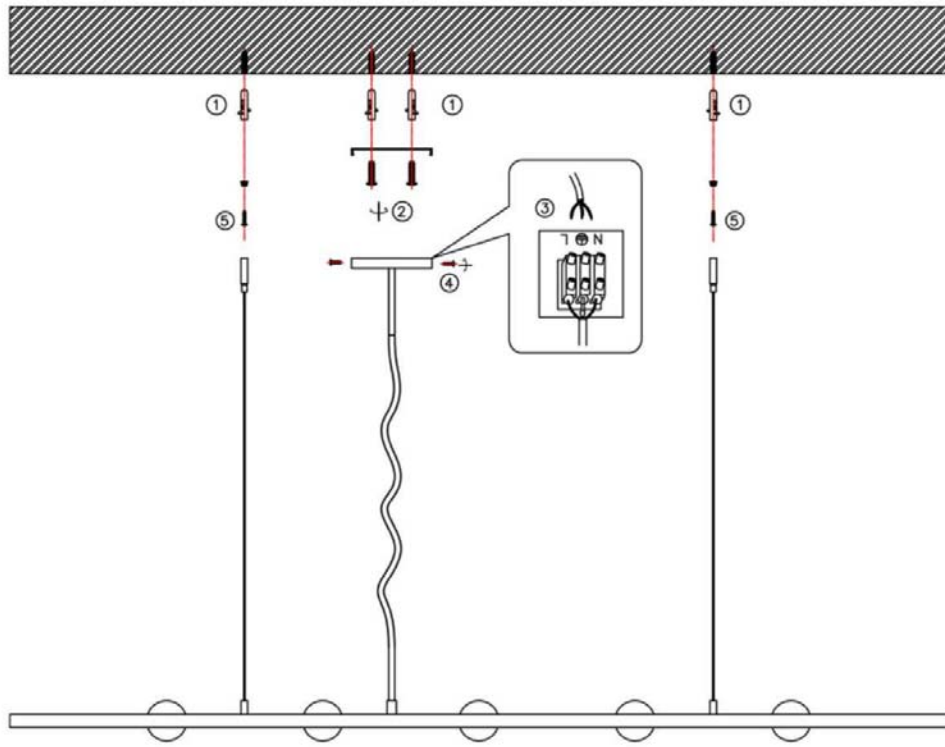

## Technical details

Materials used:	<b>Metal</b>
Color:	<b>Iron Grey/Natural Iron</b>
Dimmable and how is fixture dimmable	
Size:	Height: 130 cm
	Length: 140cm
	Width: 34 cm
	Net weight: 3.8 kgs
Power requirements:	<b>220-240~50 Hz</b>
Bulb type and maximum wattage:	<b>E27Max 60W</b>
Number of bulbs:	5XE27
IP degree:	IP20