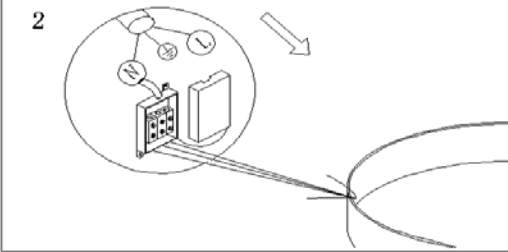

Item number: 74401/60/97

Technical details

Materials used:	Aluminum
Color:	Coffee
Dimmable and how is fixture dimmable	
Size:	Height: 1900mm
	Length: ϕ 600mm
	Width:
	Net weight: 3.0 kg
Power requirements:	220-240V~50Hz
Bulb type and maximum wattage:	G9 Max.40W
Number of bulbs:	12 pcs
IP degree:	IP20