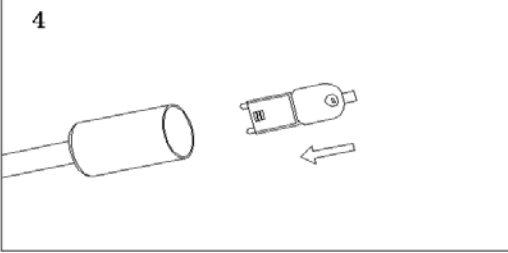

Item number: 74401/60/97

Technical details

Materials used:	Aluminum
Color:	Coffee
Dimmable and how is fixture dimmable	
Size:	Height: 1900mm
	Length: ϕ 600mm
	Width:
	Net weight: 3.0 kg
Power requirements:	220-240V~50Hz
Bulb type and maximum wattage:	G9 Max.40W
Number of bulbs:	12 pcs
IP degree:	IP20