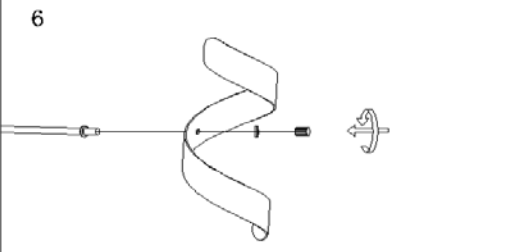

Item number: 74401/60/97

Technical details

Materials used:	Aluminum
Color:	Coffee
Dimmable and how is fixture dimmable	
Size:	Height: 1900mm
	Length: ϕ 600mm
	Width:
	Net weight: 3.0 kg
Power requirements:	220-240V~50Hz
Bulb type and maximum wattage:	G9 Max.40W
Number of bulbs:	12 pcs
IP degree:	IP20