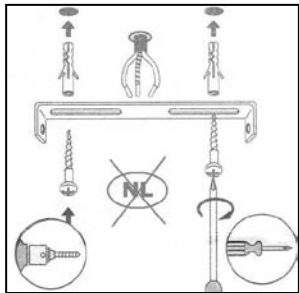

Item number: 74401/60/97

Technical details

Materials used:	Aluminum
Color:	Coffee
Dimmable and how is fixture dimmable	
Size:	Height: 1900mm
	Length: ϕ 600mm
	Width:
	Net weight: 3.0 kg
Power requirements:	220-240V~50Hz
Bulb type and maximum wattage:	G9 Max.40W
Number of bulbs:	12 pcs
IP degree:	IP20