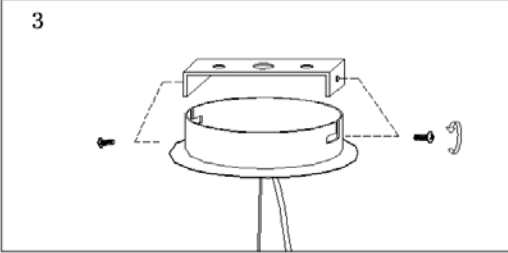

Item number: 74401/60/97

Technical details

Materials used:	Aluminum
Color:	Coffee
Dimmable and how is fixture dimmable	
Size:	Height: 1900mm
	Length: ϕ 600mm
	Width:
	Net weight: 3.0 kg
Power requirements:	220-240V~50Hz
Bulb type and maximum wattage:	G9 Max.40W
Number of bulbs:	12 pcs
IP degree:	IP20