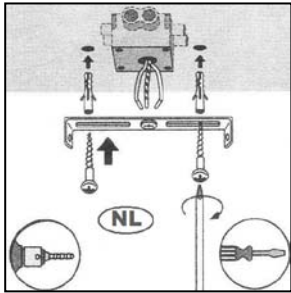

Item number: 74401/60/97

Technical details

Materials used:	Aluminum
Color:	Coffee
Dimmable and how is fixture dimmable	
Size:	Height: 1900mm
	Length: ϕ 600mm
	Width:
	Net weight: 3.0 kg
Power requirements:	220-240V~50Hz
Bulb type and maximum wattage:	G9 Max.40W
Number of bulbs:	12 pcs
IP degree:	IP20