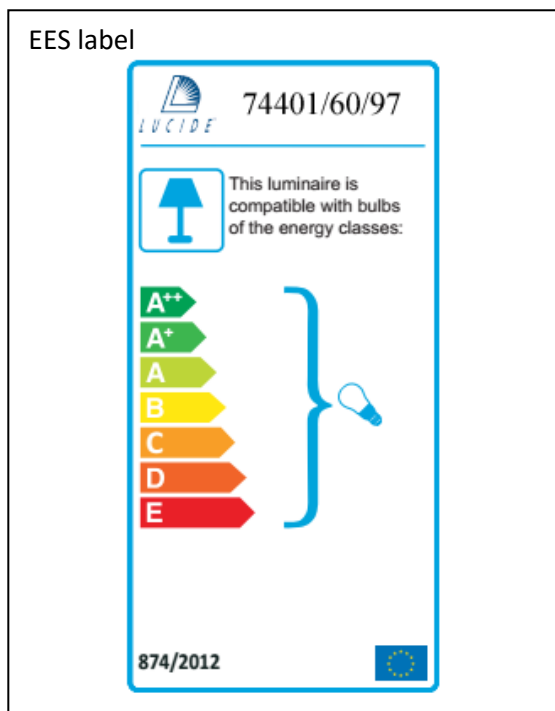

Exclusions pour la garantie : 1. Les pièces de verre cassées sur l'appareil ne seront remplacées que 14 jours à compter de l'achat par l'utilisateur final. 2. L'usure normale, la décoloration résultant d'une utilisation normale. 3. Les dégâts causés par des facteurs externes comme le feu, l'eau, une utilisation / installation ou maintenance incorrecte du produit.

Pour les réclamations de de garantie, le client doit remettre les appareils / pièces défectueuses et le ticket d'achat original.

Garantiebestimmungen:

Lucide NV garantiert für einen Zeitraum von 2 Jahren ab Kaufdatum und Kauf durch den Endkunden, dass das gelieferte Produkt frei von Material- und Herstellungsfehlern ist, sofern das Produkt gemäß der Bedienungsanleitung installiert und gewartet wird.

Von der Garantie ausgenommen: 1. Gebrochene Glasteile der Fassung werden nur innerhalb von 14 Tagen ab Kauf durch den Endkunden ersetzt. 2. Normaler Verschleiß, Verfärbungen aufgrund des normalen Gebrauchs. 3. Beschädigungen aufgrund externer Ursachen wie Feuer, Wasser, unsachgemäße Nutzung/ Installation oder Wartung des Produkts.

Kunden müssen das defekte Produkt/Teil und den Originalkaufbeleg einsenden, um Garantieansprüche geltend zu machen.

Other languages of the manual and further explanations can be found on our website.