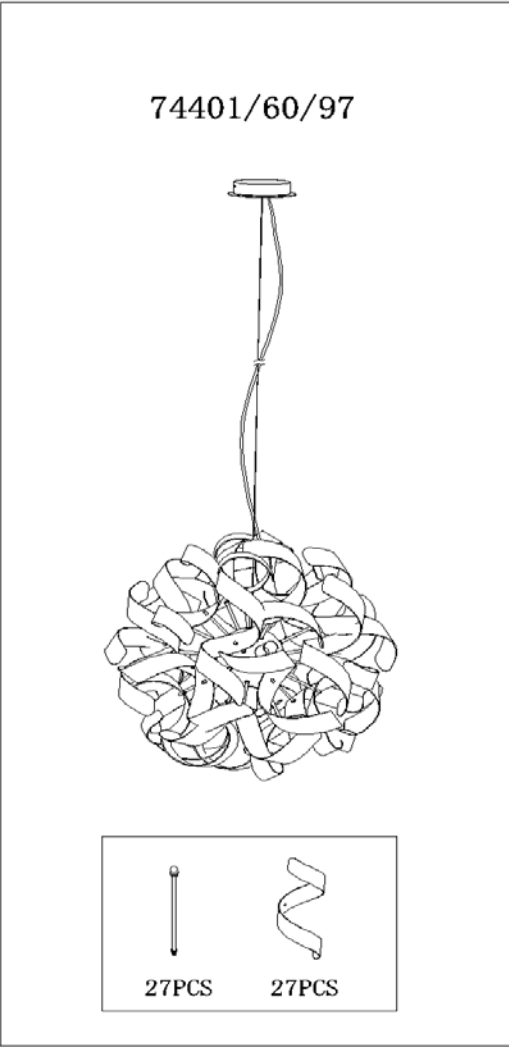

Item number: 74401/60/97

Technical details

Materials used:	Aluminum
Color:	Coffee
Dimmable and how is fixture dimmable	
Size:	Height: 1900mm
	Length: ϕ 600mm
	Width:
	Net weight: 3.0 kg
Power requirements:	220-240V~50Hz
Bulb type and maximum wattage:	G9 Max.40W
Number of bulbs:	12 pcs
IP degree:	IP20