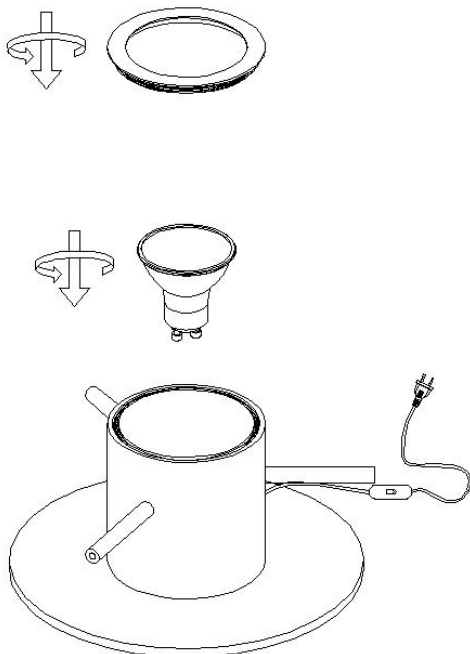

1

3

2

74502/20/65

GU10 LED bulb only