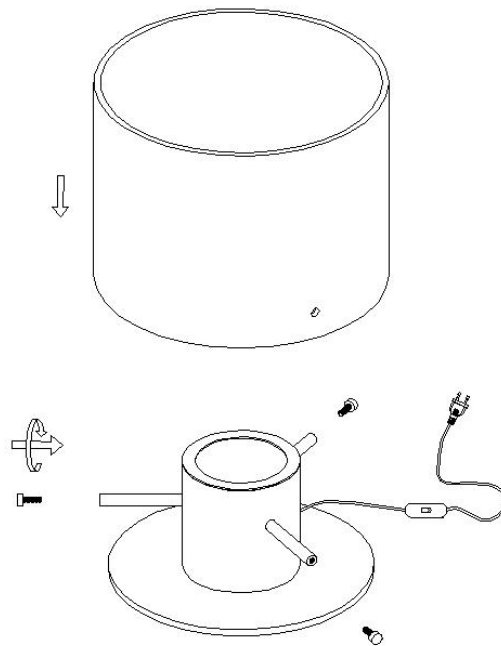

1

3

2

74502/20/65

GU10 LED bulb only