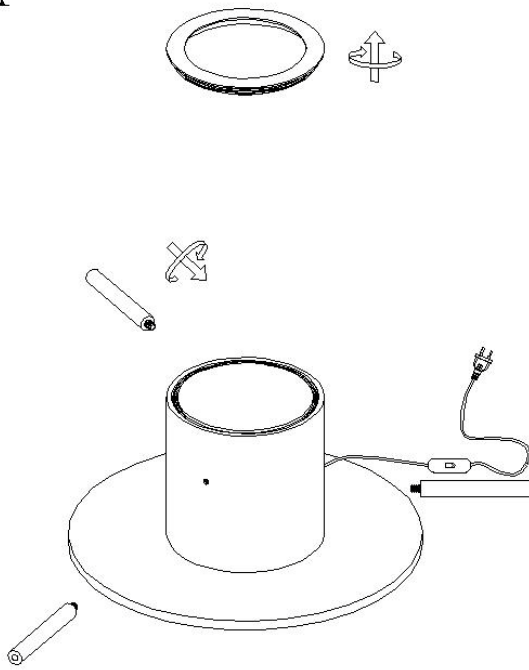

1

3

2

74502/20/65

GU10 LED bulb only