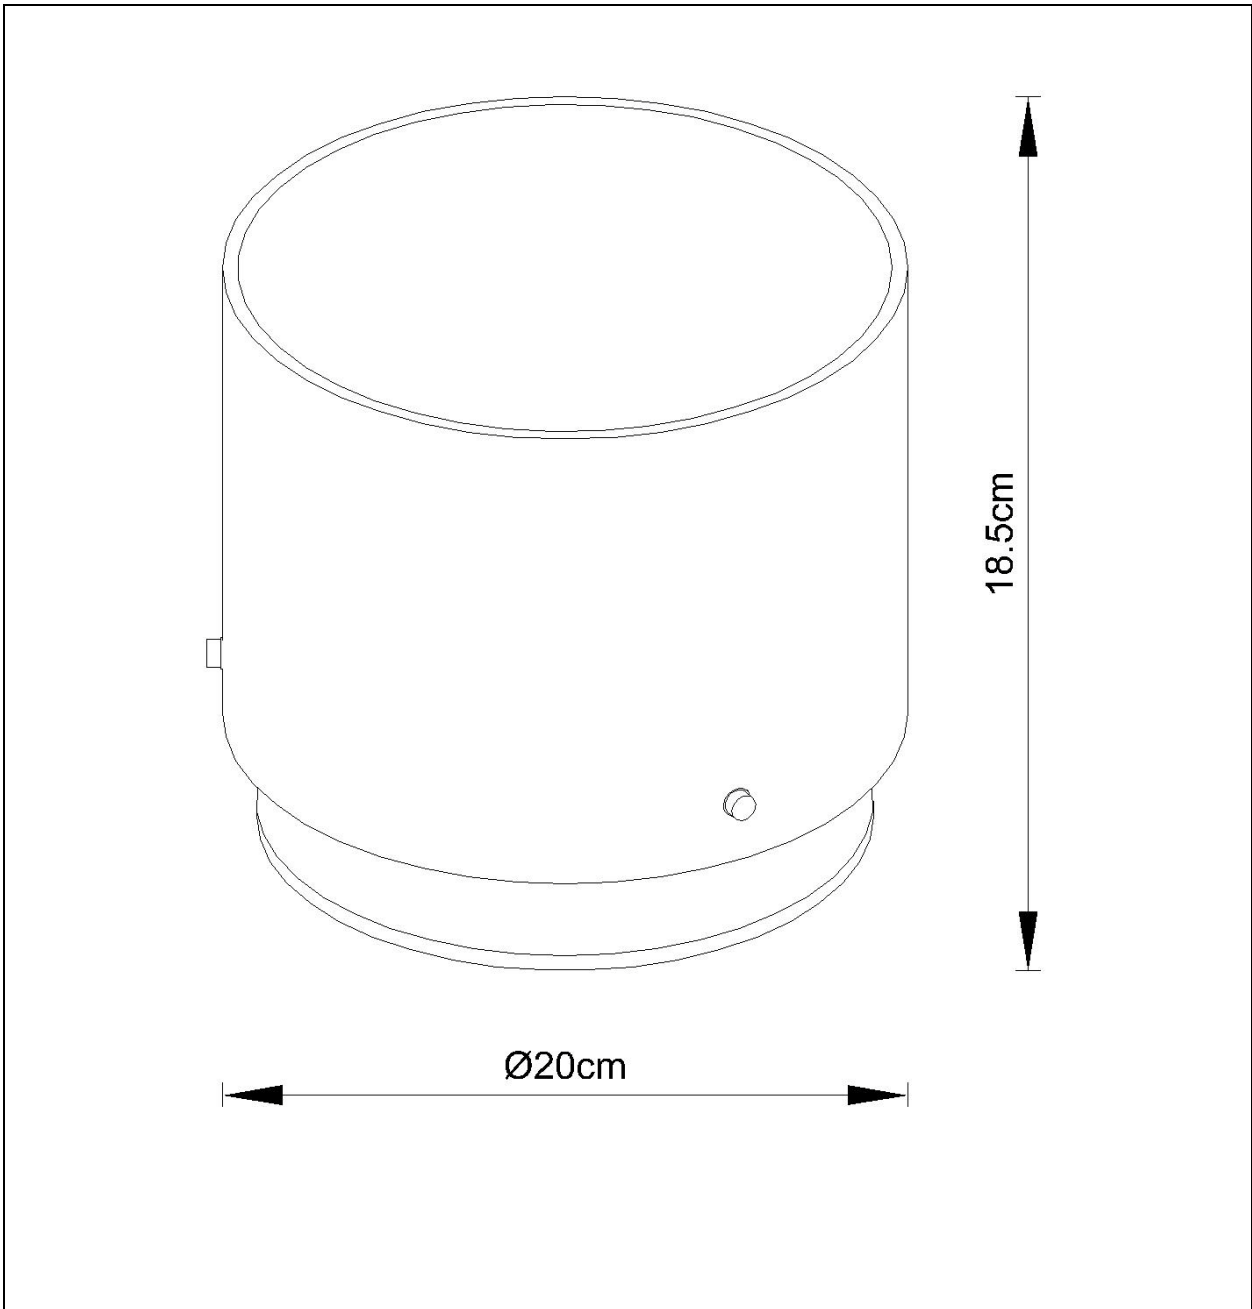

LUCIDE

Item number: 74502/20/65

Technical details

Materials used:	Aluminum+Glass
Color:	Black
Dimmable and how is fixture dimmable	No
Size:	Height: 185mm
	Length:
	Width: $\text{Ø}200\text{mm}$
	Net weight: kg
Power requirements:	220-240V~50Hz
Bulb type and maximum wattage:	GU10 LED Max.5W
Number of bulbs:	1pc
IP degree:	IP20