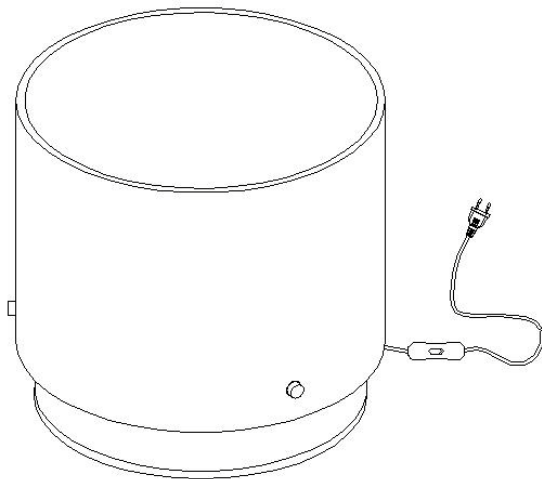

LUCIDE

Item number: 74502/20/65

Technical details

Materials used:	Aluminum+Glass
Color:	Black
Dimmable and how is fixture dimmable	No
Size:	Height: 185mm
	Length:
	Width: $\text{Ø}200\text{mm}$
	Net weight: kg
Power requirements:	220-240V~50Hz
Bulb type and maximum wattage:	GU10 LED Max.5W
Number of bulbs:	1pc
IP degree:	IP20

1

3

2

74502/20/65

GU10 LED bulb only

Warranty declaration:

Lucide NV warrants that the products supplied will be free from defects in material and workmanship for a period of 2 years from the date of purchase by the end user, if the item is installed and maintained properly as mentioned in the user manual.