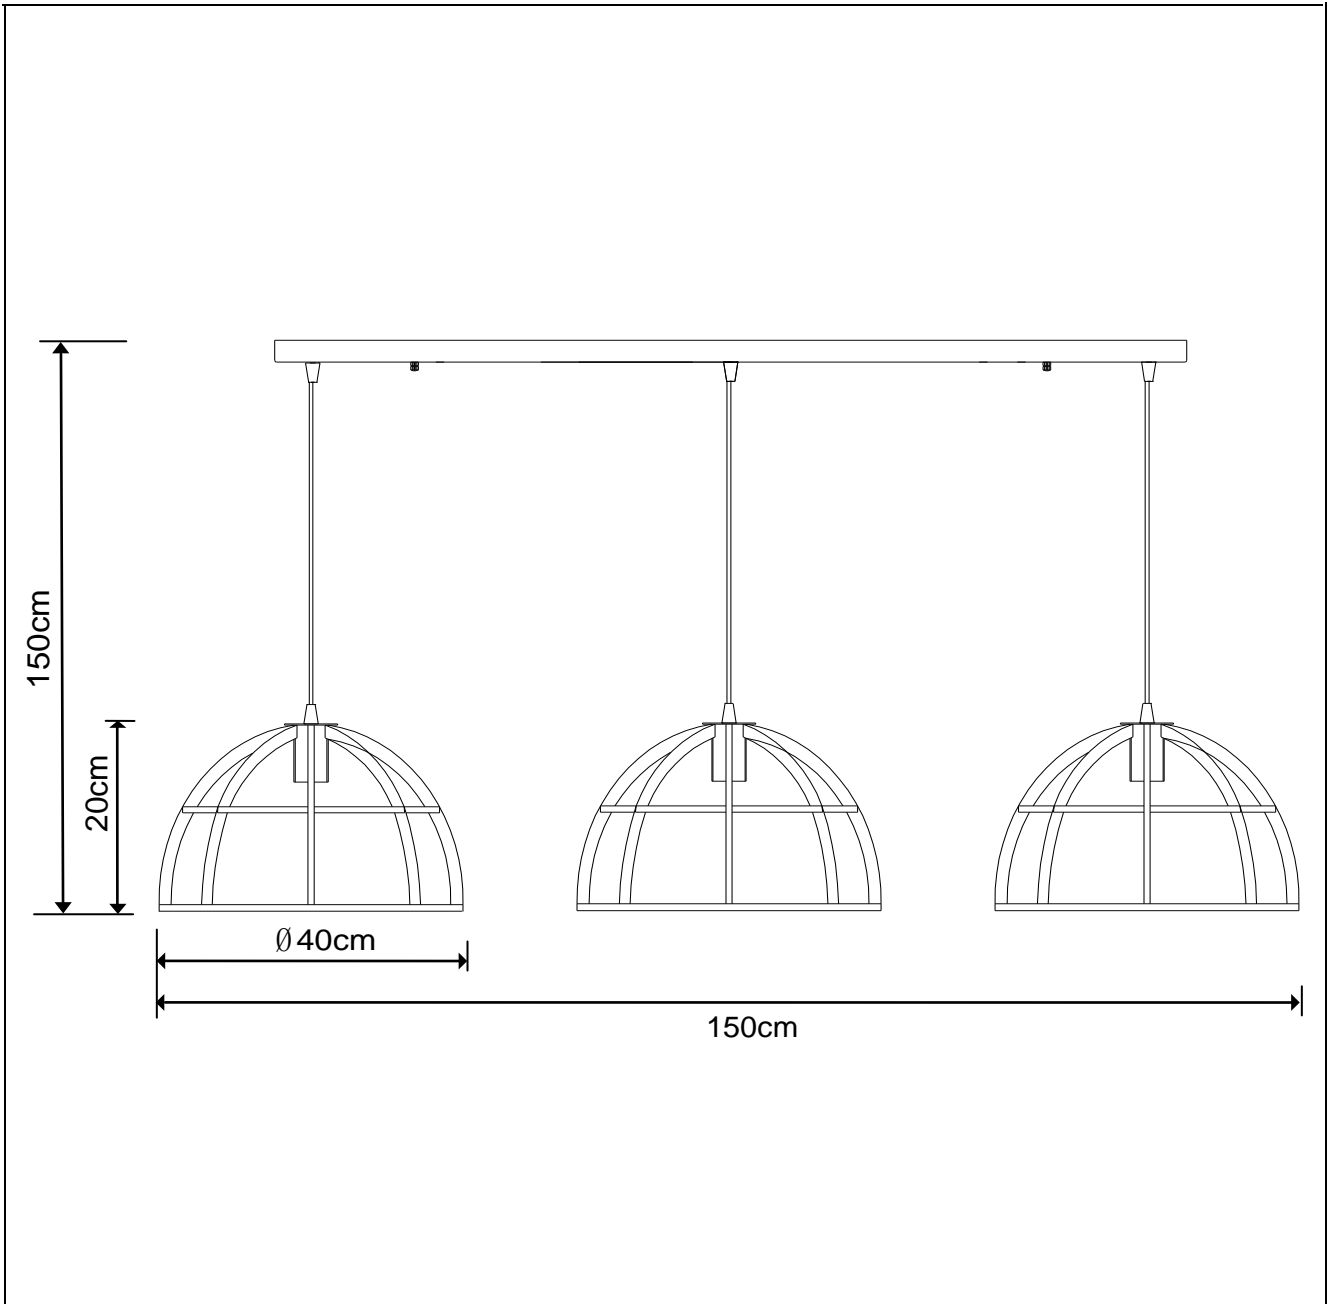

LUCIDE

Item number:76464/03/30

Technical details

Materials used:	Metal
Color:	Matt Black
Dimmable and how is fixture dimmable	
Size:	Height: 150 cm
	Length: 150 cm
	Width: 40cm
	Net weight: 6.2 KG
Power requirements:	220-240V~50Hz
Bulb type and maximum wattage:	E27 Max.60W
Number of bulbs:	3 x E27
IP degree:	IP20