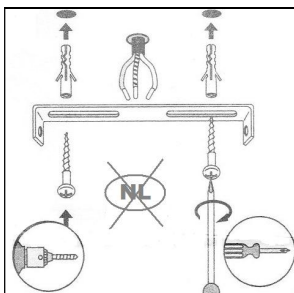

STEP:3

STEP:1

STEP:2

STEP:4

STEP:5

E27 220-240V/60W
220-240V 50HZ