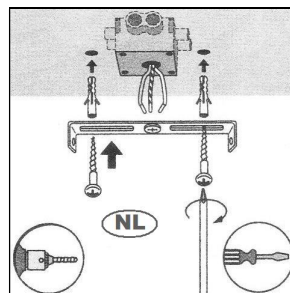

STEP:3

STEP:1

STEP:2

STEP:4

STEP:5

E27 220-240V/60W
220-240V 50HZ