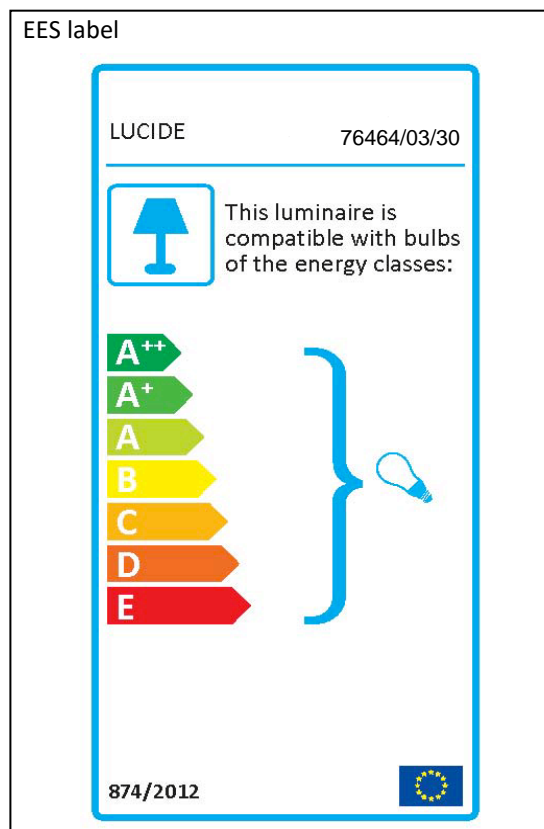

Von der Garantie ausgenommen: 1. Gebrochene Glasteile der Fassung werden nur innerhalb von 14 Tagen ab Kauf durch den Endkunden ersetzt. 2. Normaler Verschleiß, Verfärbungen aufgrund des normalen Gebrauchs. 3. Beschädigungen aufgrund externer Ursachen wie Feuer, Wasser, unsachgemäße Nutzung/ Installation oder Wartung des Produkts.

Kunden müssen das defekte Produkt/Teil und den Originalkaufbeleg einsenden, um Garantieansprüche geltend zu machen.

Deklaracja gwarancji:

LucideNV gwarantuje, że dostarczone produkty będą wolne od defektów materiałowych oraz produkcyjnych przez okres 2 lat od daty zakupu przez użytkownika końcowego, jeżeli urządzenie jest zainstalowane i prawidłowo utrzymywane zgodnie z instrukcją obsługi.

Wyłączenie z gwarancji: 1. Rozbite szkło zostanie wymienione tylko do 14 dni od momentu zakupu przez użytkownika końcowego. 2. Normalne zużycie, utrata koloru w wyniku normalnego użytkowania. 3. Uszkodzenie spowodowane czynnikami zewnętrznymi takimi, jak ogień, woda, nieprawidłowe używanie/ instalacja lub utrzymywanie produktu.

W celu uzyskania gwarancji klient musi zwrócić uszkodzony przedmiot oraz oryginalny dowód zakupu.

Other languages of the manual and further explanations can be found on our website.