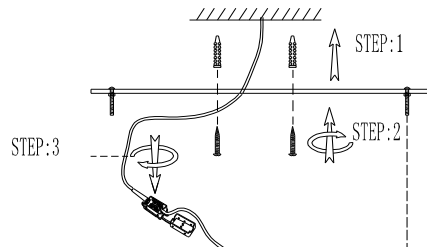

LUCIDE

Item number:76464/03/30

Technical details

Materials used:	Metal
Color:	Matt Black
Dimmable and how is fixture dimmable	
Size:	Height: 150 cm
	Length: 150 cm
	Width: 40cm
	Net weight: 6.2 KG
Power requirements:	220-240V~50Hz
Bulb type and maximum wattage:	E27 Max.60W
Number of bulbs:	3 x E27
IP degree:	IP20