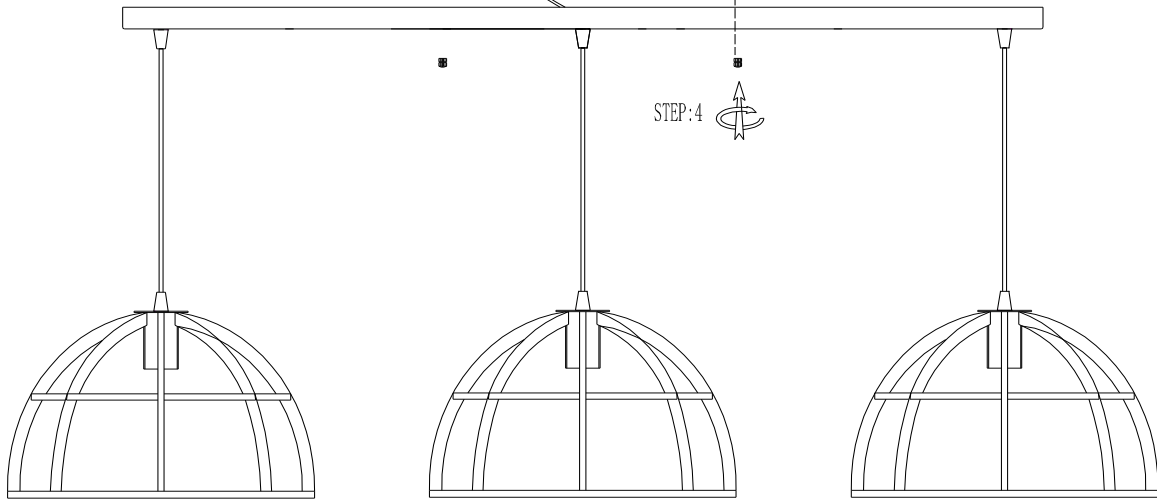

STEP:4

STEP:5

E27 220-240V/60W
220-240V 50HZ