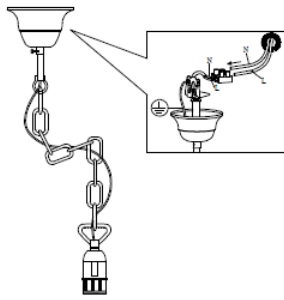

Line drawing of the item (with outline dimensions)

Item number:78365/01/14

Installation drawing (the same as it in its instruction manual)

1

2

3

Technical details

materials used:	Metal and acrylic
color:	shiny nickel metal frame w/clear acrylic beads
dimnable and how is the fixture dimmable:	
size:	Height: 100cm Length: 30cm Width: 30cm Net Weight: 1.55kgs
power requirements:	220-240V-50Hz
bulb type and maximum Wattage:	E27 ESL MAX.18W
number of bulbs:	1XE27
IP degree:	IP20