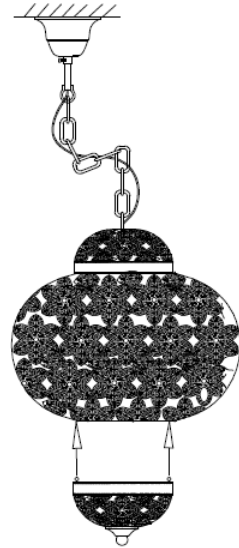

Line drawing of the item (with outline dimensions)

Item number:78365/01/14

Installation drawing (the same as it in its instruction manual)

1

2

3

Technical details

materials used:	Metal and acrylic
color:	shiny nickel metal frame w/clear acrylic beads
dimnable and how is the fixture dimmable:	
size:	Height: 100cm Length: 30cm Width: 30cm Net Weight: 1.55kgs
power requirements:	220-240V-50Hz
bulb type and maximum Wattage:	E27 ESL MAX.18W
number of bulbs:	1XE27
IP degree:	IP20