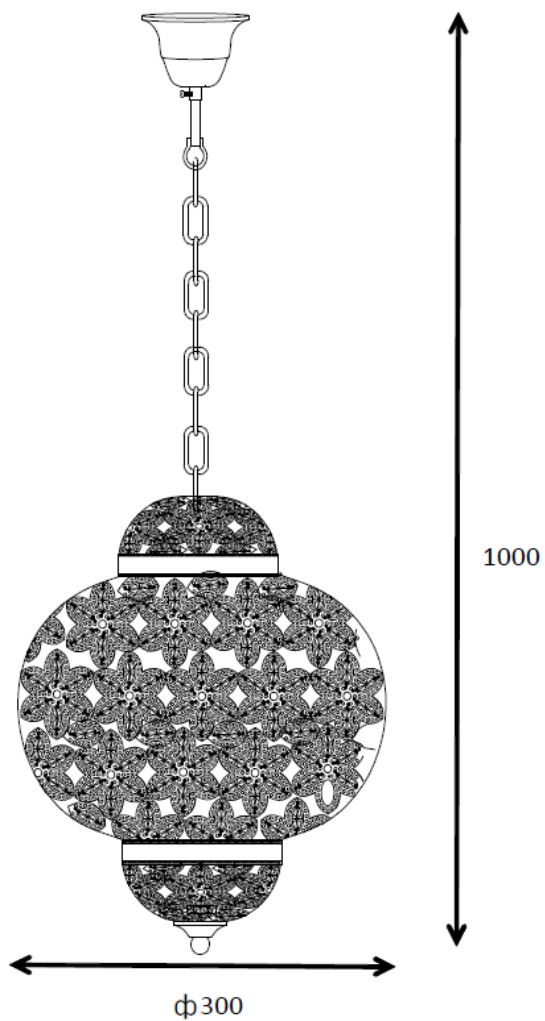

Line drawing of the item (with outline dimensions)

Item number:78365/01/14

Installation drawing (the same as it in its instruction manual)

1

2

3

Technical details

materials used:	Metal and acrylic
color:	shiny nickel metal frame w/clear acrylic beads
dimnable and how is the fixture dimmable:	
size:	Height: 100cm Length: 30cm Width: 30cm Net Weight: 1.55kgs
power requirements:	220-240V-50Hz
bulb type and maximum Wattage:	E27 ESL MAX.18W
number of bulbs:	1XE27
IP degree:	IP20