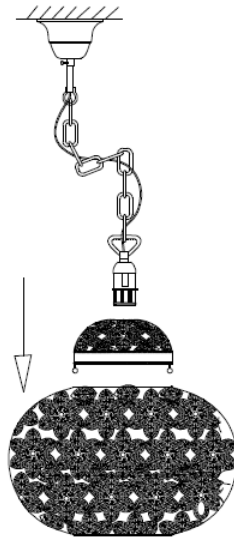

Line drawing of the item (with outline dimensions)

Item number:78365/01/14

Installation drawing (the same as it in its instruction manual)

1

2

3

Technical details

materials used:	Metal and acrylic
color:	shiny nickel metal frame w/clear acrylic beads
dimnable and how is the fixture dimmable:	
size:	Height: 100cm Length: 30cm Width: 30cm Net Weight: 1.55kgs
power requirements:	220-240V-50Hz
bulb type and maximum Wattage:	E27 ESL MAX.18W
number of bulbs:	1XE27
IP degree:	IP20