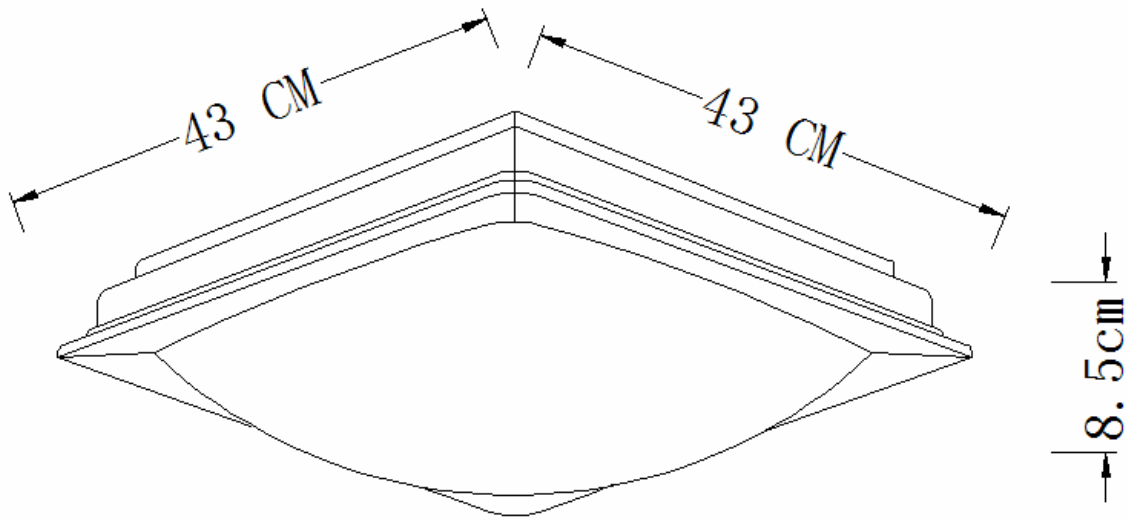

Line drawing of the item (with outline dimensions)

Item number: 79172/24/12

Installation drawing (the same as it in its instruction manual)

Technical details

materials used:	Metal+Acrylic
color:	WHITE
dimmable and how is the fixture dimmable:	
size:	Height: 8.5CM Length: 43CM Width: 43CM Net Weight: 1.2kg
power requirements:	220V-240V~50Hz
bulb type and maximum Wattage:	LED Max.24W
number of bulbs:	48*0.5W SMD
IP degree:	IP21