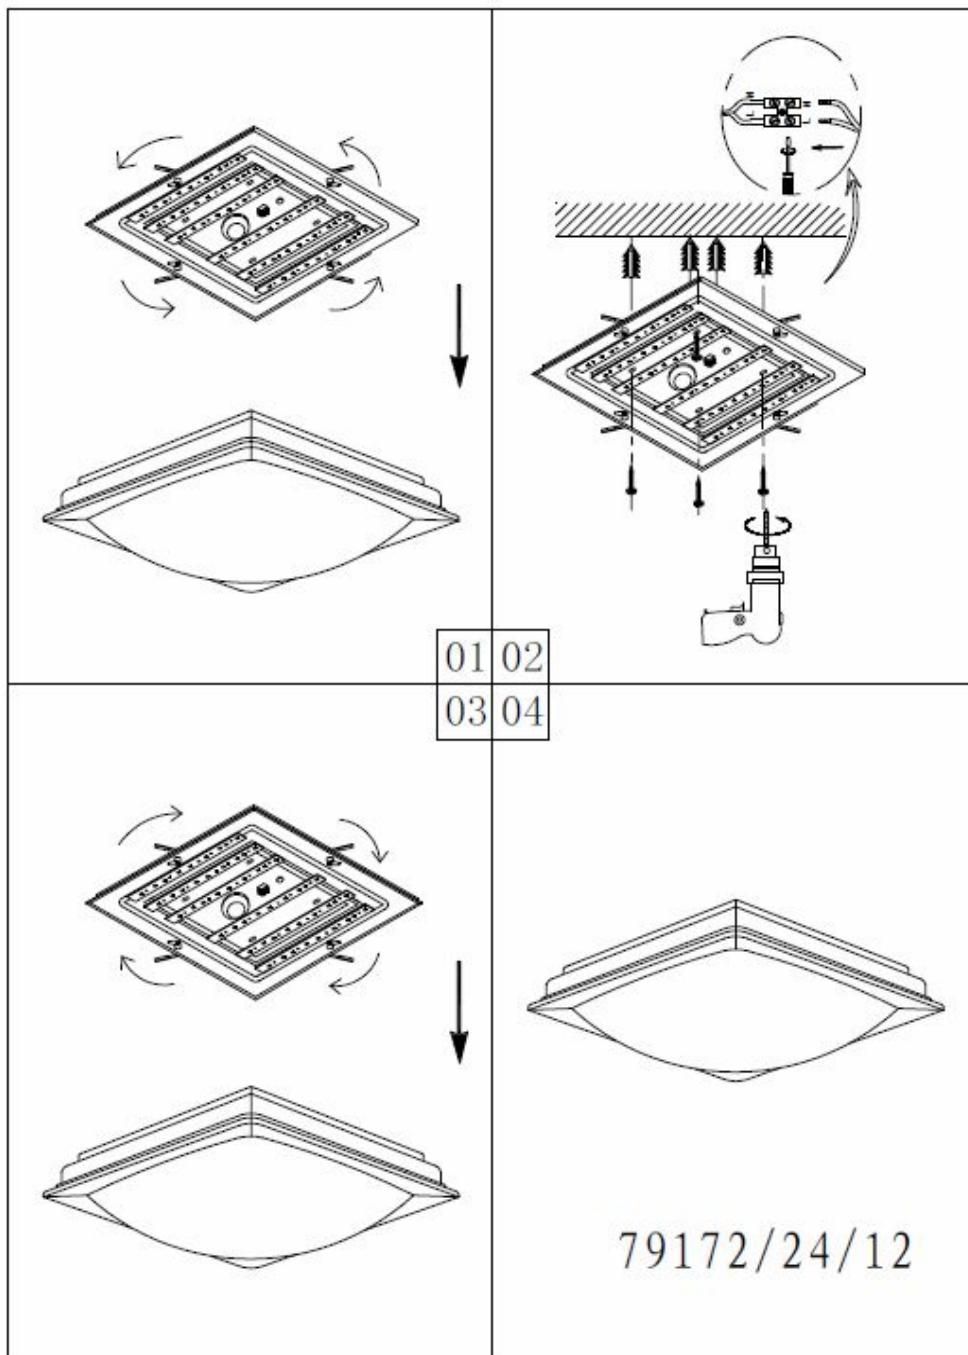

Line drawing of the item (with outline dimensions)

Item number: 79172/24/12

Installation drawing (the same as it in its instruction manual)

Technical details

materials used:	Metal+Acrylic
color:	WHITE
dimmable and how is the fixture dimmable:	
size:	Height: 8.5CM Length: 43CM Width: 43CM Net Weight: 1.2kg
power requirements:	220V-240V~50Hz
bulb type and maximum Wattage:	LED Max.24W
number of bulbs:	48*0.5W SMD
IP degree:	IP21