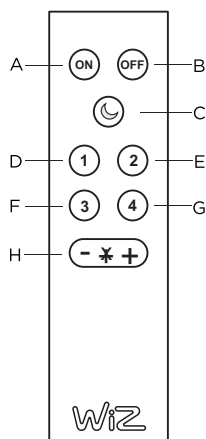

- A. ON
- B. OFF
- C. Night light
- D. Favorite light mode 1
- E. Favorite light mode 2
- F. Favorite light mode 3
- G. Favorite light mode 4
- H. Brightness adjustment

230V~50Hz 2xLED 3W