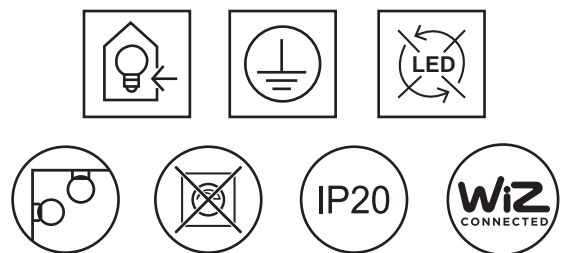

- A. ON
- B. OFF
- C. Night light
- D. Favorite light mode 1
- E. Favorite light mode 2
- F. Favorite light mode 3
- G. Favorite light mode 4
- H. Brightness adjustment

230V~50Hz 2xLED 3W