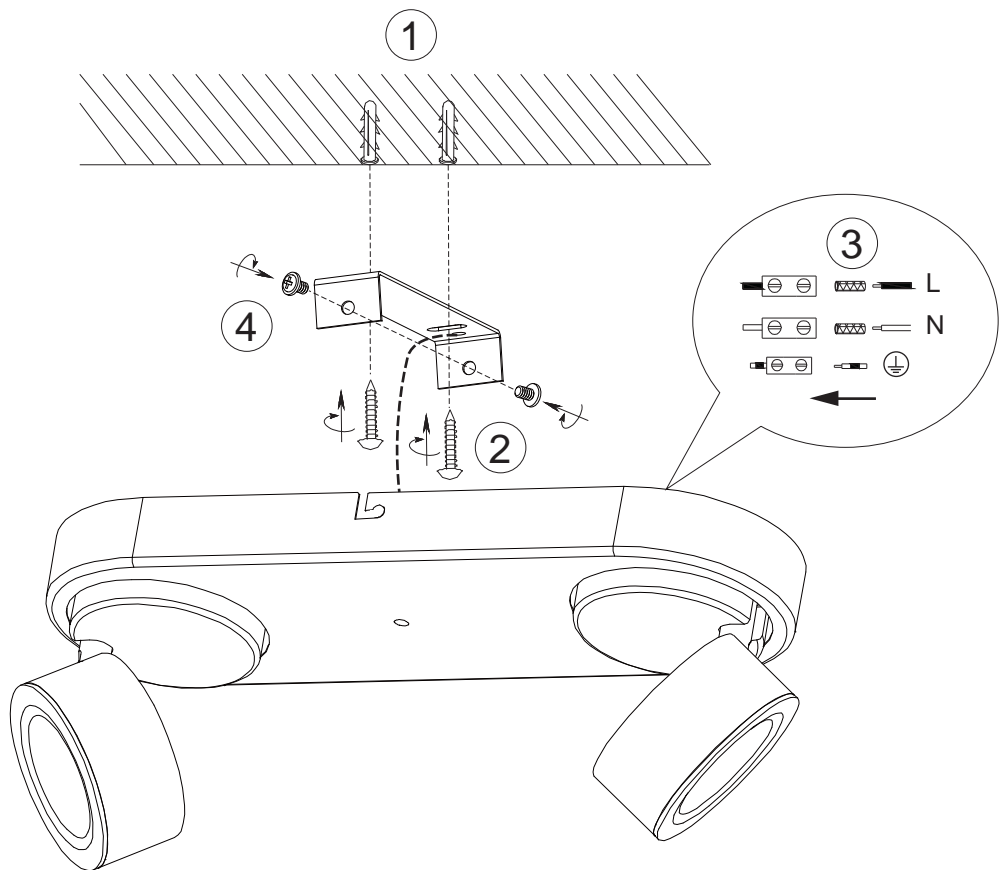

- A. ON
- B. OFF
- C. Night light
- D. Favorite light mode 1
- E. Favorite light mode 2
- F. Favorite light mode 3
- G. Favorite light mode 4
- H. Brightness adjustment

230V~50Hz 2xLED 3W