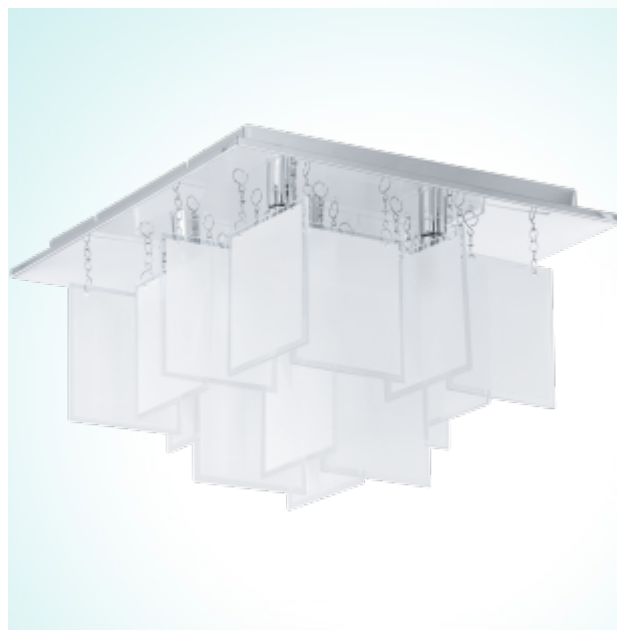

92726

CONDRADA 1

General Information

Article:	92726
Lighting Type:	ceiling luminaire
Collection:	Trend
EAN Code:	9002759927264

Dimensions

Depth:	370 mm
Width:	370 mm
Height:	235 mm
Weight:	4.481 kg

Illuminant

Socket:	G9
Illuminant:	G9-ECO
Delivery:	incl.
Wattage:	5x 33W
Luminous Flux:	5x 450 lm
Luminous Colour:	2700K warm white
Average Lifetime:	2,000 h
Colour Rendering Index:	100 Ra
Energy Efficiency:	D
Suitable for:	C - E
kWh/1000:	34.00
Dimmable:	yes

Detailed Information

Material & Colour

Enclosure Material:	steel
Enclosure Colour:	chrome
Glass / Shade Material:	satinated glass
Glass / Shade Colour:	white

Technical Information

Protection Rating:	IP20
Protection Class:	1
Line Voltage:	220-240V,50/60Hz
Operation Voltage:	220-240V,50/60Hz