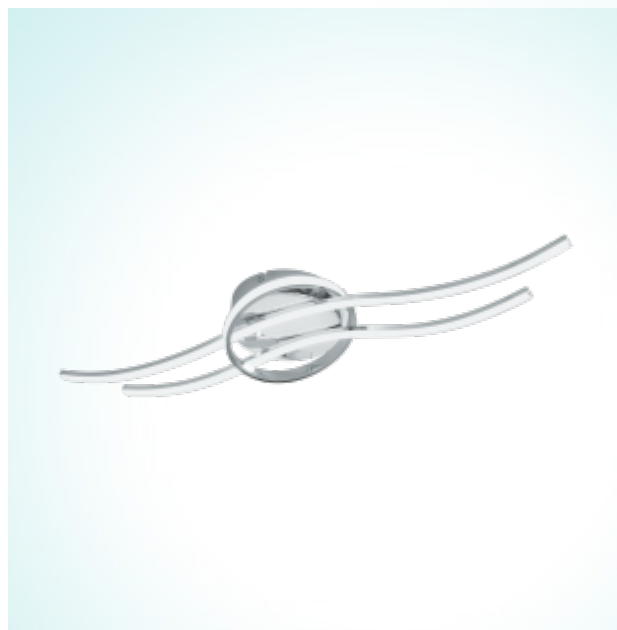

96308 SELVINA

General Information

Article: 96308
Lighting Type: ceiling luminaire
EAN Code: 9002759963088

Dimensions

Depth: 745 mm
Width: 175 mm
Height: 85 mm
Weight: 1.172 kg

Illuminant

Socket: LED
Illuminant: LED
Delivery: incl.
Wattage: 1x 6W
Luminous Flux: 650 lm
Luminous Colour: 3000K warm white
Average Lifetime: 25,000 h
Energy Efficiency: A+

Secondary Illuminant

Socket: LED
Illuminant: LED
Delivery: incl.
Wattage: 1x 7W
Luminous Flux: 750 lm
Average Lifetime: 25,000 h
Energy Efficiency: A+

Third Illuminant

Socket: LED
Illuminant: LED
Delivery: incl.
Wattage: 1x 9W
Luminous Flux: 1000 lm
Average Lifetime: 25,000 h
Energy Efficiency: A+

Material & Colour

Enclosure Material: aluminium
Enclosure Colour: chrome
Glass / Shade Material: plastic
Glass / Shade Colour: white

Technical Information

Technical changes reserved

LED

Line Voltage: 220-240V,50/60Hz
Operation Voltage: 24V