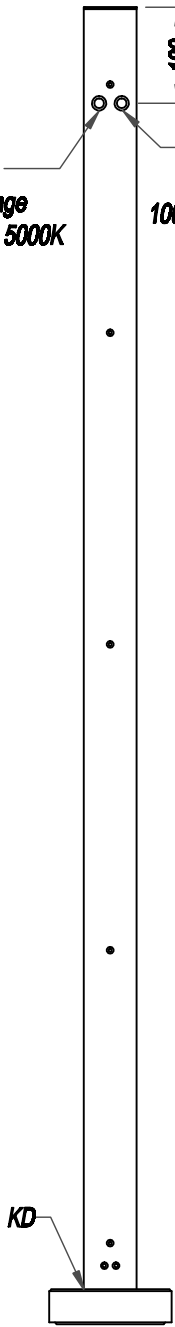

Touch
Color change
3000K + 5000K

Touch
Dimming
100%-50%-25%

4791905xx