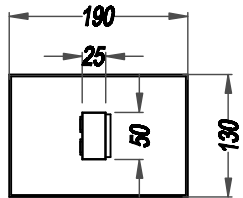

Touch
Color change
3000K + 5000K

Touch
Dimming
100%-50%-25%

4791905xx