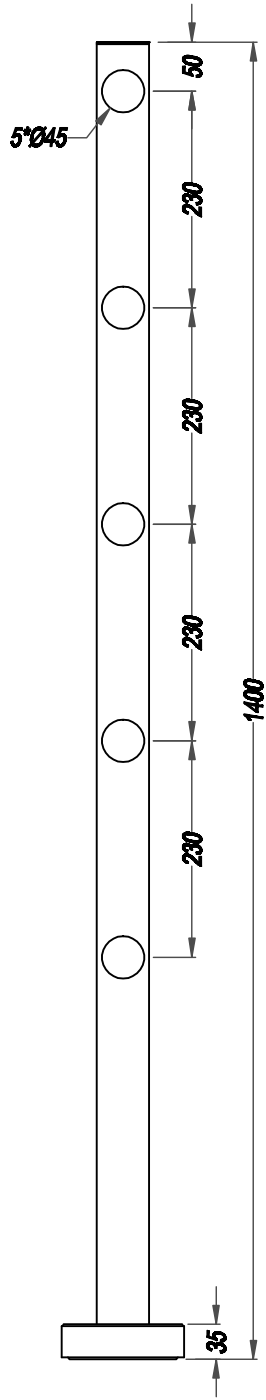

Touch
Color change
3000K + 5000K

Touch
Dimming
100%-50%-25%

4791905xx