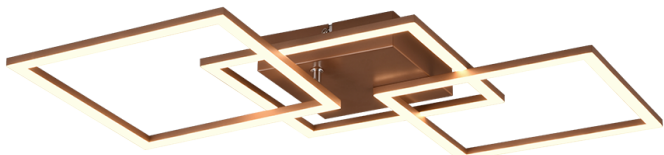

Ceiling lamp

## TRAIL – R64493165

incl. 1x SMD, 31W · 1x 3550lm, 3000K

- Slewable
- Wall- & ceiling mounting
- IP20

### Material construction

Metal · Coffee

### Product dimensions

Width: 52cm  
Height: 7cm  
Depth: 52cm  
Weight: 0,87kg